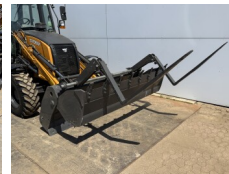

Case

Case 570SV 4WD

€ 49.500 özel

Y?l 2026
Referans numaras? BM007464
Hours 7

Algemeen

T?r 570SV 4WD
Yer Veldhoven, Netherlands
Available at Boss Machinery! This used Case 570SV 4WD Backhoe Loader from 2026 has an engine power of 72 kW and counts 7 operational hours. The total weight of this Case 570SV 4WD is 7460 kg and the dimensions are 5.90 x 2.28 x 3.94. Furthermore, this 570SV 4WD is equipped with Klima, Ekstra hidrolik i?levi, ?eki? fonksiyonu. Do you want more information or do you want to try the Case 570SV 4WD at our yard? Please let us know.

Maten / Gewichten

Boyutlar U*G*Y 5.90 x 2.28 x 3.94
A??rl?k 7460

Technische informatie

S?r?c? yap?land?rmalar? 4x4

Motor informatie

Motor markas? FPT
Engine model S8000 3.9L
Silindirler 4
Turbo
KW cinsinden kapasite 72

Banden / Rupsen

100% 100% 12.5-18
100% 100% 16.9-28

Opties

Klima

BOSS
MACHINERY

Ekstra hidrolik i?levi
eki fonksiyonu