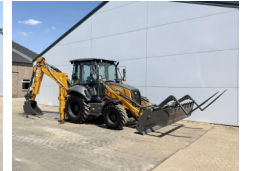

Case

Case 570SV 4WD

€ 49.500 özel

Y?l 2026
Referans numaras? BM007464
Hours 7

Algemeen

T?r 570SV 4WD
Yer Veldhoven, Netherlands
Available at Boss Machinery! This used Case 570SV 4WD Backhoe Loader from 2026 has an engine power of 72 kW and counts 7 operational hours. The total weight of this Case 570SV 4WD is 7460 kg and the dimensions are 5.90 x 2.28 x 3.94. Furthermore, this 570SV 4WD is equipped with Klima, Ekstra hidrolik i?levi, ?eki? fonksiyonu. Do you want more information or do you want to try the Case 570SV 4WD at our yard? Please let us know.

Maten / Gewichten

Boyutlar U*G*Y 5.90 x 2.28 x 3.94
A??rl?k 7460

Technische informatie

S?r?c? yap?land?rmalar? 4x4

Motor informatie

Motor markas? FPT
Engine model S8000 3.9L
Silindirler 4
Turbo
KW cinsinden kapasite 72

Banden / Rupsen

100% 100% 12.5-18
100% 100% 16.9-28

Opties

Klima

BOSS
MACHINERY

Ekstra hidrolik i?levi
eki fonksiyonu