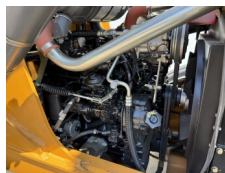

Case

Case 570SV 4WD

€ 49.500 özel

Y?l 2026
Referans numaras? BM007464
Hours 7

Algemeen

T?r 570SV 4WD
Yer Veldhoven, Netherlands
Available at Boss Machinery! This used Case 570SV 4WD Backhoe Loader from 2026 has an engine power of 72 kW and counts 7 operational hours. The total weight of this Case 570SV 4WD is 7460 kg and the dimensions are 5.90 x 2.28 x 3.94. Furthermore, this 570SV 4WD is equipped with Klima, Ekstra hidrolik i?levi, ?eki? fonksiyonu. Do you want more information or do you want to try the Case 570SV 4WD at our yard? Please let us know.

Maten / Gewichten

Boyutlar U*G*Y 5.90 x 2.28 x 3.94
A??rl?k 7460

Technische informatie

S?r?c? yap?land?rmalar? 4x4

Motor informatie

Motor markas? FPT
Engine model S8000 3.9L
Silindirler 4
Turbo
KW cinsinden kapasite 72

Banden / Rupsen

100% 100% 12.5-18
100% 100% 16.9-28

Opties

Klima

BOSS
MACHINERY

Ekstra hidrolik i?levi
eki fonksiyonu