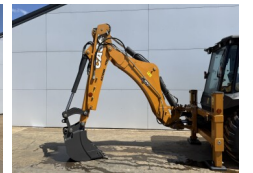

Case

Case 570SV 4WD

€ 49.500 özel

Y?l 2026
Referans numaras? BM007464
Hours 7

Algemeen

T?r 570SV 4WD
Yer Veldhoven, Netherlands
Available at Boss Machinery! This used Case 570SV 4WD Backhoe Loader from 2026 has an engine power of 72 kW and counts 7 operational hours. The total weight of this Case 570SV 4WD is 7460 kg and the dimensions are 5.90 x 2.28 x 3.94. Furthermore, this 570SV 4WD is equipped with Klima, Ekstra hidrolik i?levi, ?eki? fonksiyonu. Do you want more information or do you want to try the Case 570SV 4WD at our yard? Please let us know.

Maten / Gewichten

Boyutlar U*G*Y 5.90 x 2.28 x 3.94
A??rl?k 7460

Technische informatie

S?r?c? yap?land?rmalar? 4x4

Motor informatie

Motor markas? FPT
Engine model S8000 3.9L
Silindirler 4
Turbo
KW cinsinden kapasite 72

Banden / Rupsen

100% 100% 12.5-18
100% 100% 16.9-28

Opties

Klima

BOSS
MACHINERY

Ekstra hidrolik i?levi
eki fonksiyonu