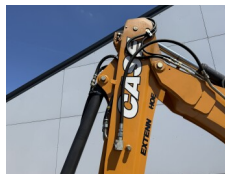

Case

Case 570SV 4WD

€ 49.500 özel

Y?l 2026
Referans numaras? BM007464
Hours 7

Algemeen

T?r 570SV 4WD
Yer Veldhoven, Netherlands
Available at Boss Machinery! This used Case 570SV 4WD Backhoe Loader from 2026 has an engine power of 72 kW and counts 7 operational hours. The total weight of this Case 570SV 4WD is 7460 kg and the dimensions are 5.90 x 2.28 x 3.94. Furthermore, this 570SV 4WD is equipped with Klima, Ekstra hidrolik i?levi, ?eki? fonksiyonu. Do you want more information or do you want to try the Case 570SV 4WD at our yard? Please let us know.

Maten / Gewichten

Boyutlar U*G*Y 5.90 x 2.28 x 3.94
A??rl?k 7460

Technische informatie

S?r?c? yap?land?rmalar? 4x4

Motor informatie

Motor markas? FPT
Engine model S8000 3.9L
Silindirler 4
Turbo
KW cinsinden kapasite 72

Banden / Rupsen

100% 100% 12.5-18
100% 100% 16.9-28

Opties

Klima

BOSS
MACHINERY

Ekstra hidrolik i?levi
eki fonksiyonu