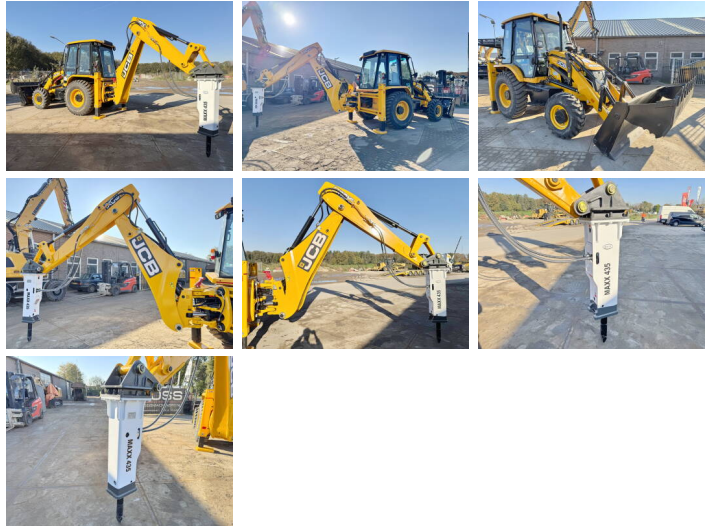

JCB

JCB 3DX / 3CX 4WD + Maxx 435 Hammer

€ 52.000 özel

Y?l 2025
Referans numaras? BM006034
Hours 5

Algemeen

T?r 3DX / 3CX 4WD + Maxx 435 Hammer
Yer Veldhoven, Netherlands
Certificaat NOT FOR SALE IN EU / NO CE MARK
Available at Boss Machinery! This used JCB 3DX / 3CX 4WD + Maxx 435 Hammer Backhoe Loader from 2025 has an engine power of 55 kW and counts 5 operational hours. The total weight of this JCB 3DX / 3CX 4WD + Maxx 435 Hammer is 7460 kg and the dimensions are 5.80 x 2.42 x 3.00. Furthermore, this 3DX / 3CX 4WD + Maxx 435 Hammer is equipped with Radio. The JCB Backhoe Loader also has a NOT FOR SALE IN EU / NO CE MARK marking. Do you want more information or do you want to try the JCB 3DX / 3CX 4WD + Maxx 435 Hammer at our yard? Please let us know.

Aç?klama

Maten / Gewichten

A??rl?k 7460
Boyutlar U*G*Y 5.80 x 2.42 x 3.00

Technische informatie

Fuel Tank: 128L
S?r?c? yap?land?rmalar? 4 x 4

Motor informatie

Motor markas? JCB
Engine model 444TA4-55
Silindirler 4
Turbo

BOSS
MACHINERY

KW cinsinden kapasite 55

Banden / Rupsen

100% 100% 12.5-18

100% 100% 16.9-28

Opties

Radio