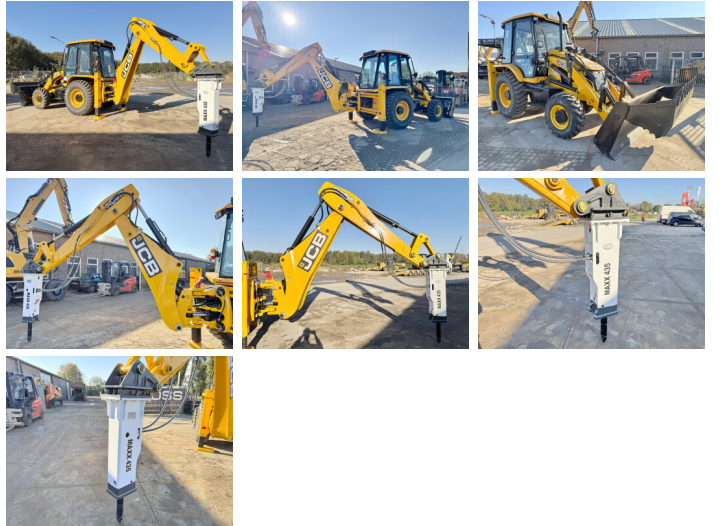

JCB

JCB 3DX / 3CX 4WD + Maxx 435 Hammer

€ 52.000 özel

Y?l 2025
Referans numaras? BM006035
Hours 5

Algemeen

T?r 3DX / 3CX 4WD + Maxx 435 Hammer
Yer Veldhoven, Netherlands
Certificaat NOT FOR SALE IN EU / NO CE MARK
Available at Boss Machinery! This used JCB 3DX / 3CX 4WD + Maxx 435 Hammer Backhoe Loader from 2025 has an engine power of 55 kW and counts 5 operational hours. The total weight of this JCB 3DX / 3CX 4WD + Maxx 435 Hammer is 7460 kg and the dimensions are 5.80 x 2.42 x 3.00. Furthermore, this 3DX / 3CX 4WD + Maxx 435 Hammer is equipped with Radio. The JCB Backhoe Loader also has a NOT FOR SALE IN EU / NO CE MARK marking. Do you want more information or do you want to try the JCB 3DX / 3CX 4WD + Maxx 435 Hammer at our yard? Please let us know.

Aç?klama

Maten / Gewichten

Boyutlar U*G*Y 5.80 x 2.42 x 3.00
A??rl?k 7460

Technische informatie

Fuel Tank: 128L
S?r?c? yap?land?rmalar? 4 x 4

Motor informatie

Motor markas? JCB
Engine model 444TA4-55
Silindirler 4
Turbo

BOSS
MACHINERY