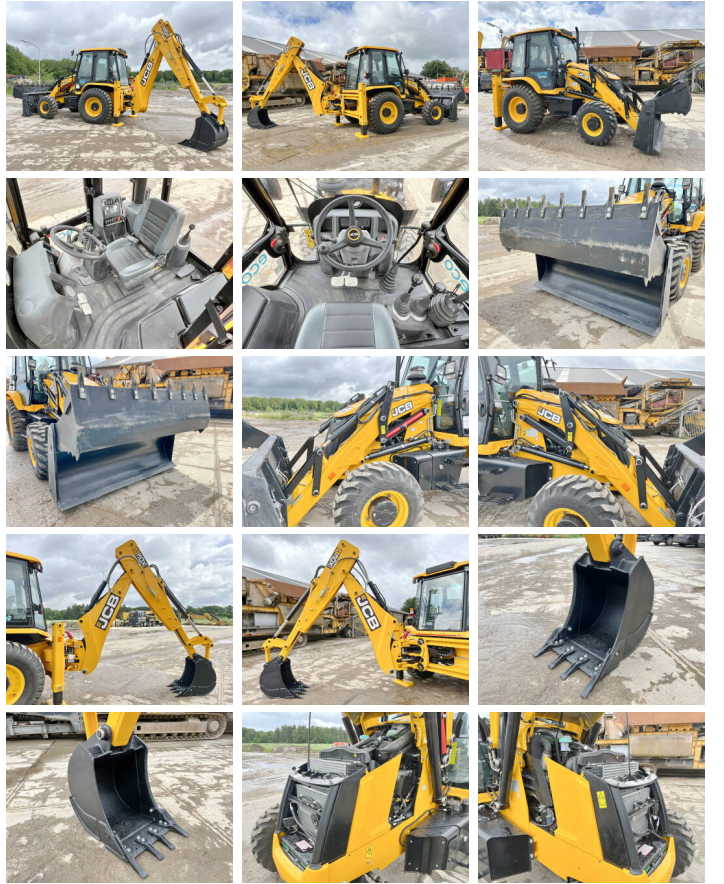

JCB

JCB 3DX / 3CX Super Eco Xpert - Telescopic Boom

€ 55.000özel

Y?l 2026
Referans numaras? BM005937
Hours 4

Algemeen

Tür 3DX / 3CX Super Eco Xpert
4WD - Telescopic Boom
Yer Veldhoven, Netherlands
Certificaat NOT FOR SALE IN EU /
NO CE MARK
Available at Boss Machinery!
This used JCB 3DX / 3CX Super Eco Xpert
4WD - Telescopic Boom Backhoe Loader
from 2026 has an engine power of 55
kW and counts 4 operational hours.
The total weight of this JCB 3DX / 3CX
Super Eco Xpert 4WD - Telescopic Boom
is 7460 kg and the dimensions are 5.80 x
2.42 x 3.00. Furthermore, this 3DX /
3CX Super Eco Xpert 4WD - Telescopic
Boom is equipped with Klima, Telescopic
Arm, Radio, HP Hammer Lines.
The JCB Backhoe Loader also has a NOT
FOR SALE IN EU / NO CE MARK marking.
Do you want more information or do you
want to try the JCB 3DX / 3CX Super Eco
Xpert 4WD - Telescopic Boom at our
yard? Please let us know.

Aç?klama

Maten / Gewichten

A??rl?k 7460
Boyutlar U*G*Y 5.80 x 2.42 x 3.00

Technische informatie

Fuel Tank: 128L
Sürücü yap?land?rmalar? 4 x 4

Motor informatie

BOSS
MACHINERY

Motor markas?	JCB
Engine model	444TA4-55
Silindirler	4
Turbo	
KW cinsinden kapasite	55

Banden / Rupsen

100%	100%	12.5-18
100%	100%	16.9-28

Opties

Klima
Telescopic Arm
Radio
HP Hammer Lines