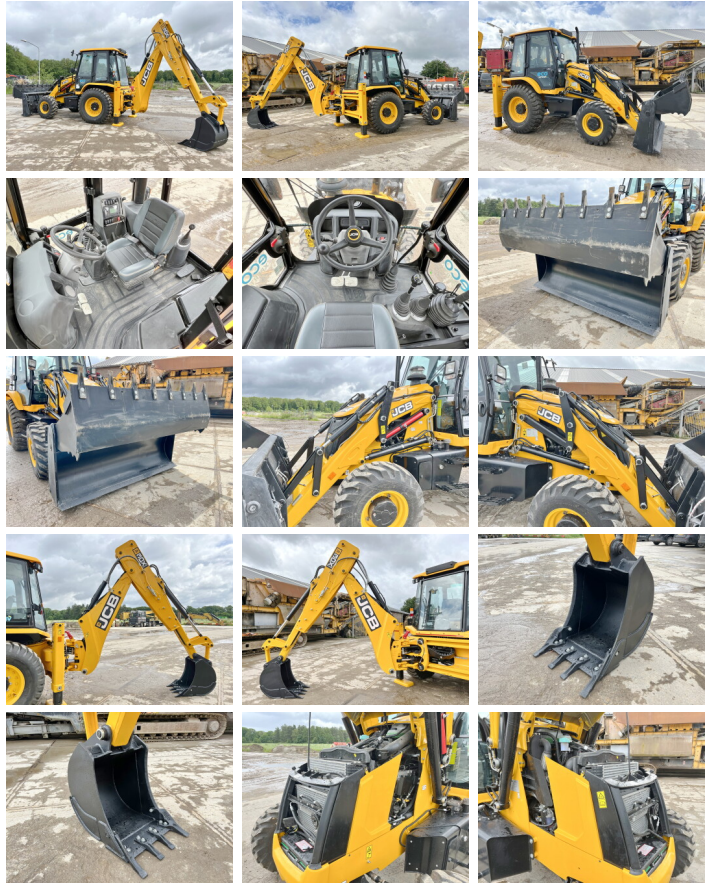

JCB

JCB 3DX / 3CX Super Eco Xpert - Telescopic Boom

€ 55.000özel

Y?l 2026
Referans numaras? BM005936
Hours 4

Algemeen

Tür 3DX / 3CX Super Eco Xpert 4WD - Telescopic Boom
Yer Veldhoven, Netherlands
Certificaat NOT FOR SALE IN EU / NO CE MARK
Available at Boss Machinery! This used JCB 3DX / 3CX Super Eco Xpert 4WD - Telescopic Boom Backhoe Loader from 2026 has an engine power of 55 kW and counts 4 operational hours. The total weight of this JCB 3DX / 3CX Super Eco Xpert 4WD - Telescopic Boom is 7460 kg and the dimensions are 5.80 x 2.42 x 3.00. Furthermore, this 3DX / 3CX Super Eco Xpert 4WD - Telescopic Boom is equipped with Klima, Telescopic Arm, Radio, HP Hammer Lines. The JCB Backhoe Loader also has a NOT FOR SALE IN EU / NO CE MARK marking. Do you want more information or do you want to try the JCB 3DX / 3CX Super Eco Xpert 4WD - Telescopic Boom at our yard? Please let us know.

Aç?klama

Maten / Gewichten

A??rl?k 7460
Boyutlar U*G*Y 5.80 x 2.42 x 3.00

Technische informatie

Fuel Tank: 128L
Sürücü yap?land?rmalar? 4 x 4

Motor informatie

BOSS
MACHINERY

Motor markas?	JCB
Engine model	444TA4-55
Silindirler	4
Turbo	
KW cinsinden kapasite	55

Banden / Rupsen

100%	100%	12.5-18
100%	100%	16.9-28

Opties

Klima
Telescopic Arm
Radio
HP Hammer Lines