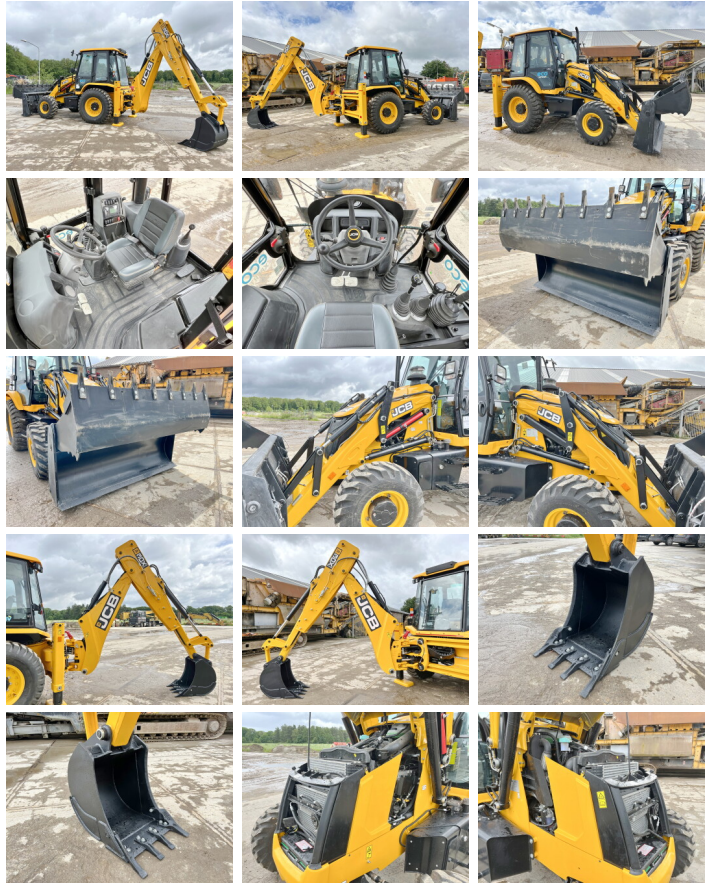

JCB

JCB 3DX / 3CX Super Eco Xpert - Telescopic Boom

€ 55.000özel

Y?l 2026
Referans numaras? BM005936
Hours 4

Algemeen

Tür 3DX / 3CX Super Eco Xpert 4WD - Telescopic Boom
Yer Veldhoven, Netherlands
Certificaat NOT FOR SALE IN EU / NO CE MARK
Available at Boss Machinery! This used JCB 3DX / 3CX Super Eco Xpert 4WD - Telescopic Boom Backhoe Loader from 2026 has an engine power of 55 kW and counts 4 operational hours. The total weight of this JCB 3DX / 3CX Super Eco Xpert 4WD - Telescopic Boom is 7460 kg and the dimensions are 5.80 x 2.42 x 3.00. Furthermore, this 3DX / 3CX Super Eco Xpert 4WD - Telescopic Boom is equipped with Klima, Telescopic Arm, Radio, HP Hammer Lines. The JCB Backhoe Loader also has a NOT FOR SALE IN EU / NO CE MARK marking. Do you want more information or do you want to try the JCB 3DX / 3CX Super Eco Xpert 4WD - Telescopic Boom at our yard? Please let us know.

Aç?klama

Maten / Gewichten

A??rl?k 7460
Boyutlar U*G*Y 5.80 x 2.42 x 3.00

Technische informatie

Fuel Tank: 128L
Sürücü yap?land?rmalar? 4 x 4

Motor informatie

BOSS
MACHINERY