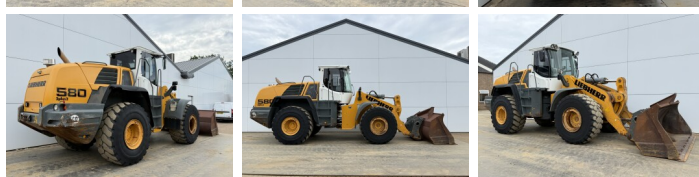

Opties

Airco