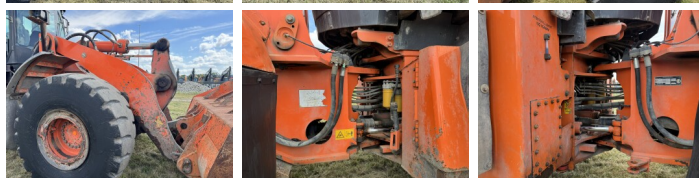

Opties

Airco