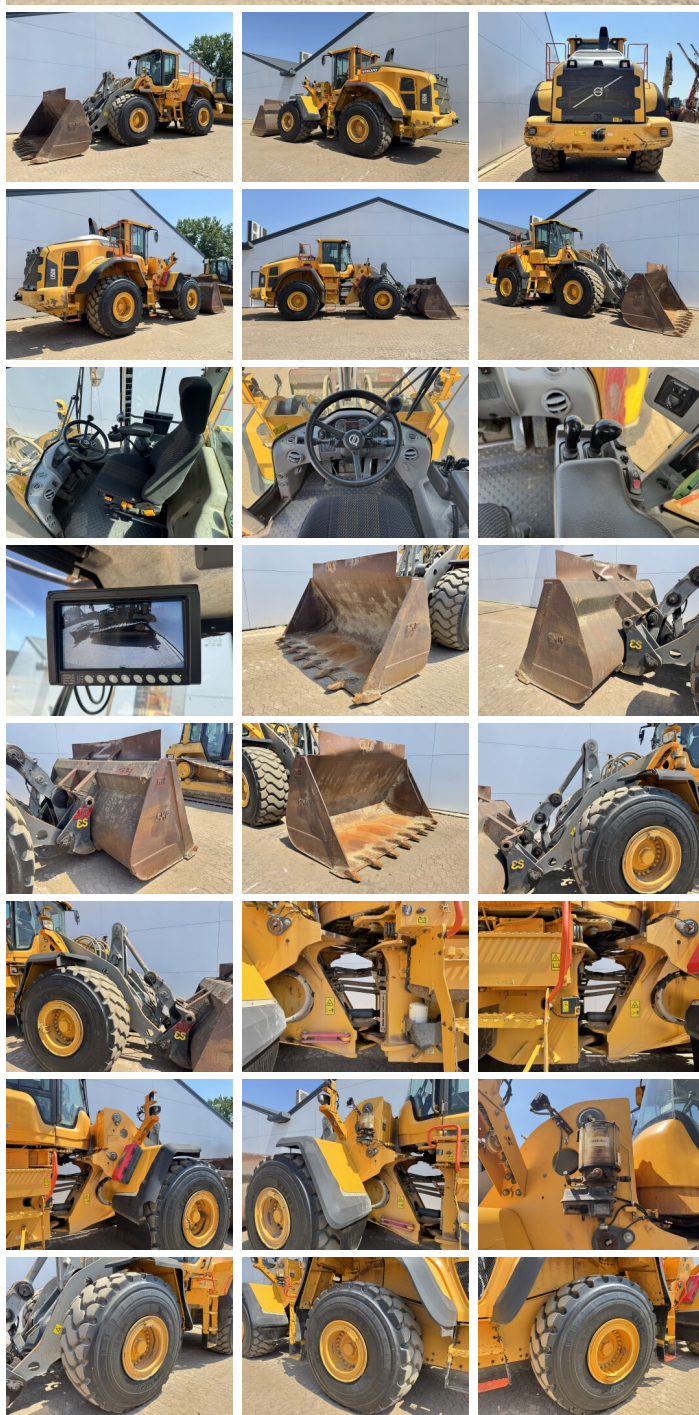

Banden / Rupsen

40% 40%	26.5R25