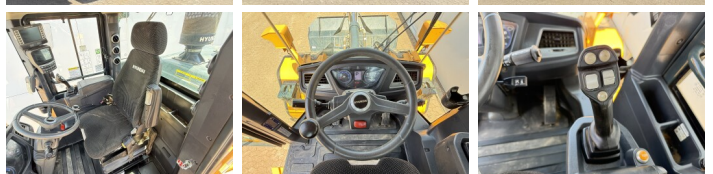

Banden / Rupsen

80% 80%	20.5R25
80% 80%	20.5R25