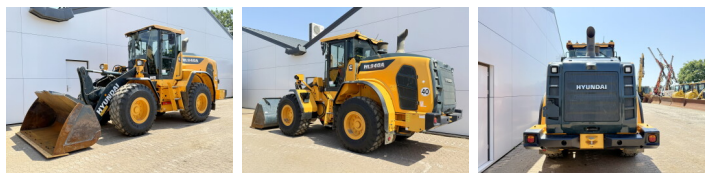

Banden / Rupsen

80% 80%	20.5R25
80% 80%	20.5R25