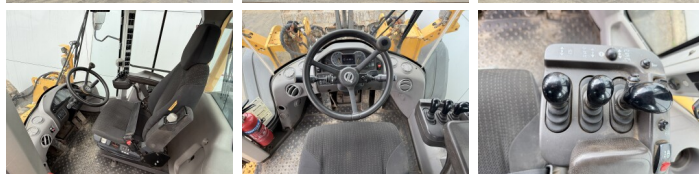

Banden / Rupsen

30% 30%	23.5R25
30% 30%	23.5R25