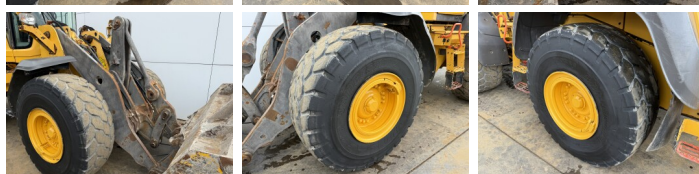

Banden / Rupsen

30% 30%	23.5R25
30% 30%	23.5R25