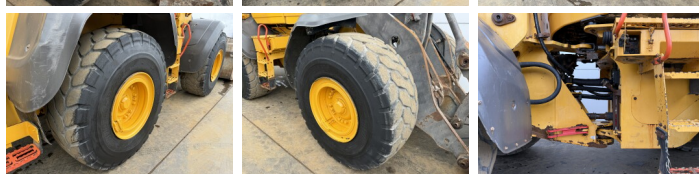

Banden / Rupsen

30% 30%	23.5R25
30% 30%	23.5R25