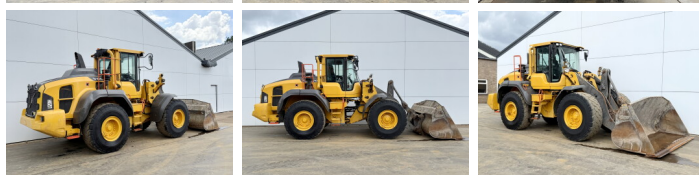

Banden / Rupsen

30% 30%	23.5R25
30% 30%	23.5R25