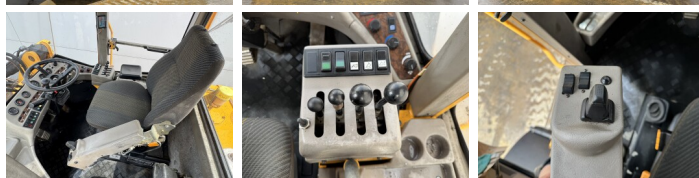

Banden / Rupsen

50% 50% 23.5R25
50% 50% 23.5R25