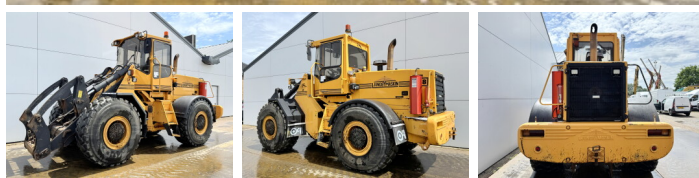

Banden / Rupsen

50% 50% 23.5R25
50% 50% 23.5R25