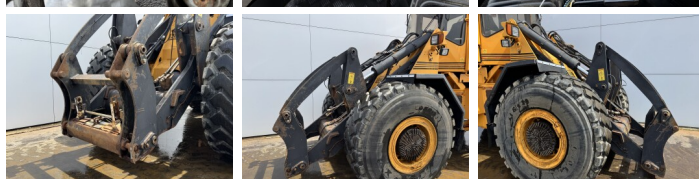

Banden / Rupsen

50% 50% 23.5R25
50% 50% 23.5R25