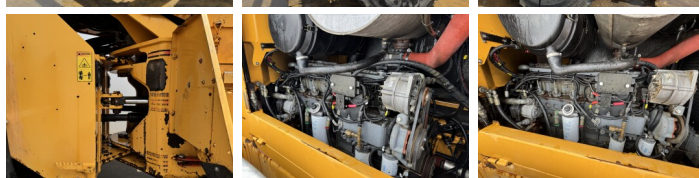

Banden / Rupsen

50% 50% 23.5R25
50% 50% 23.5R25