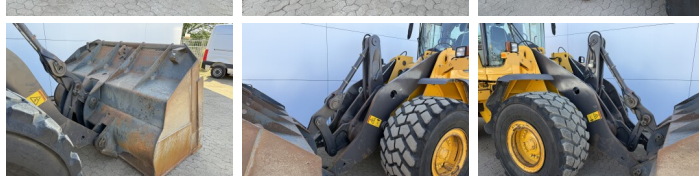

Opties

Climate Control