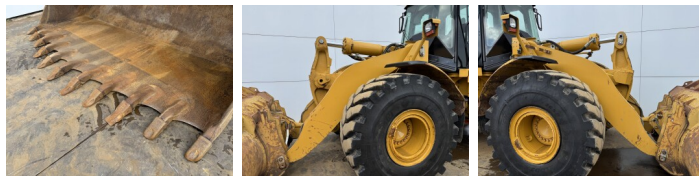

Banden / Rupsen

90% 90%	26.5R25
10% 90%	26.5R25