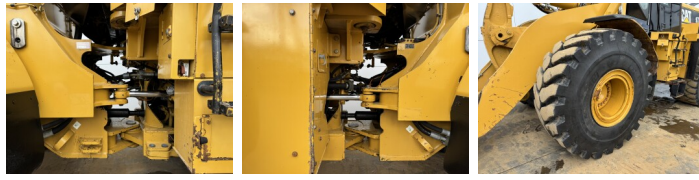

Opties

Airco