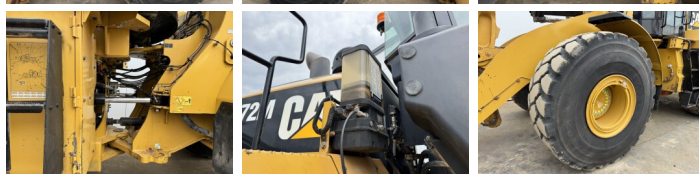

Banden / Rupsen

60% 60% 26.5R25
60% 60% 26.5R25