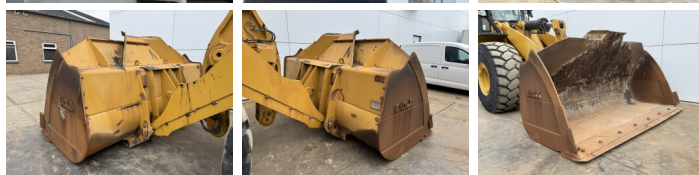

Banden / Rupsen

60% 60% 26.5R25
60% 60% 26.5R25