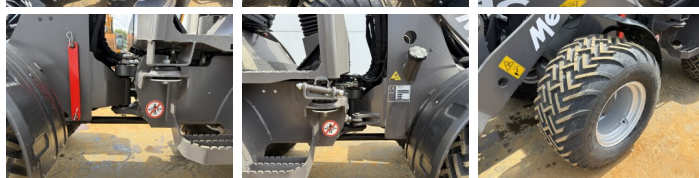

Banden / Rupsen

100%	100%	31x15.50-15
100%	100%	31x15.50-15