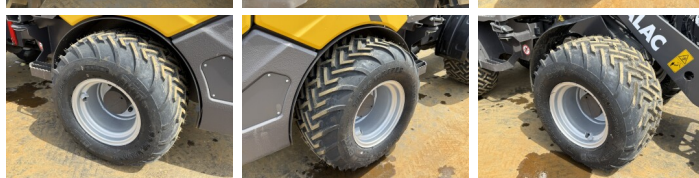

Banden / Rupsen

100%	100%	31x15.50-15
100%	100%	31x15.50-15