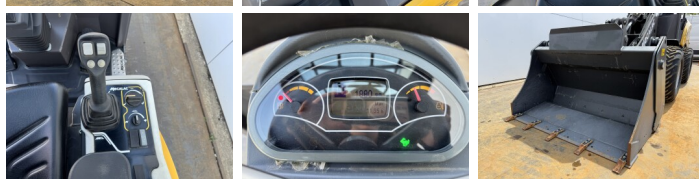

Banden / Rupsen

100%	100%	31x15.50-15
100%	100%	31x15.50-15