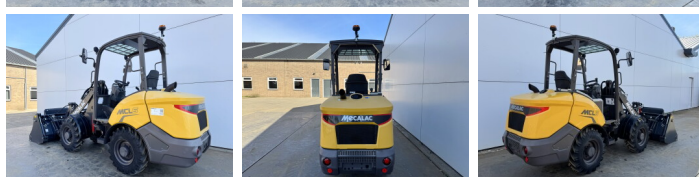

Banden / Rupsen

100%	100%	10.0/75-16.3
100%	100%	10.0/75-16.3