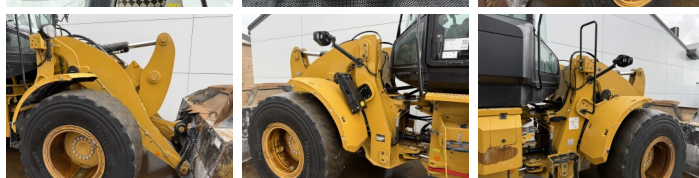

Banden / Rupsen

30% 30%	20.5R25
30% 40%	20.5R25