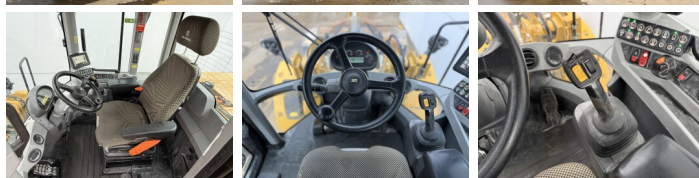

Banden / Rupsen

30% 30%	20.5R25
30% 40%	20.5R25