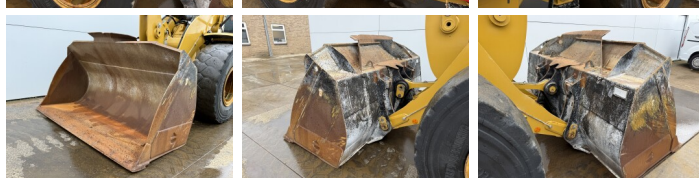

Banden / Rupsen

30% 30%	20.5R25
30% 40%	20.5R25