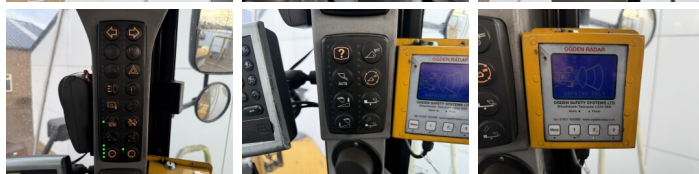

Banden / Rupsen

70% 70% 26.5R25
70% 70% 26.5R25