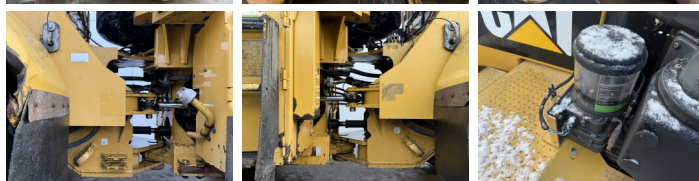

Banden / Rupsen

70% 70% 26.5R25
70% 70% 26.5R25