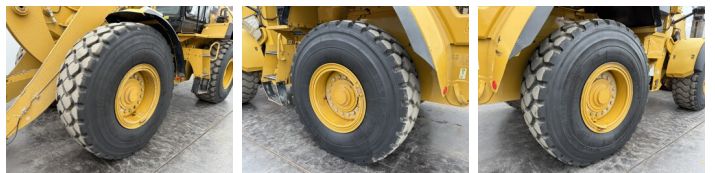

Opties

Camera