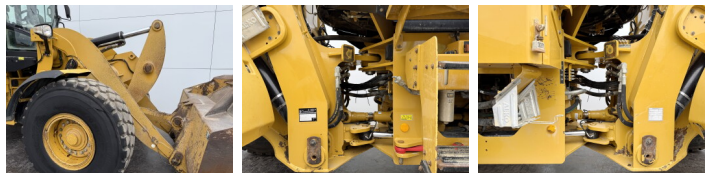

Opties

Camera