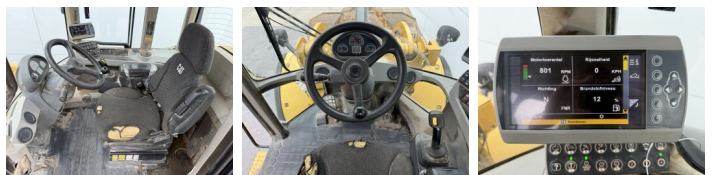

Opties

Camera