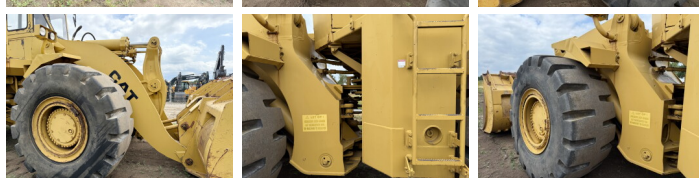

Banden / Rupsen

90% 90%	35/65-33
90% 90%	35/65-33