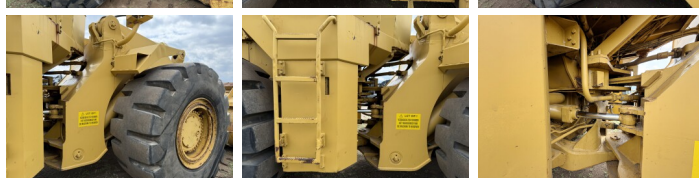

Banden / Rupsen

90% 90%	35/65-33
90% 90%	35/65-33