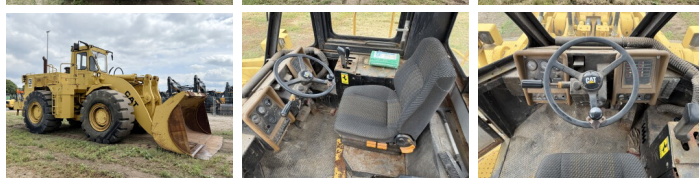

Banden / Rupsen

90% 90%	35/65-33
90% 90%	35/65-33