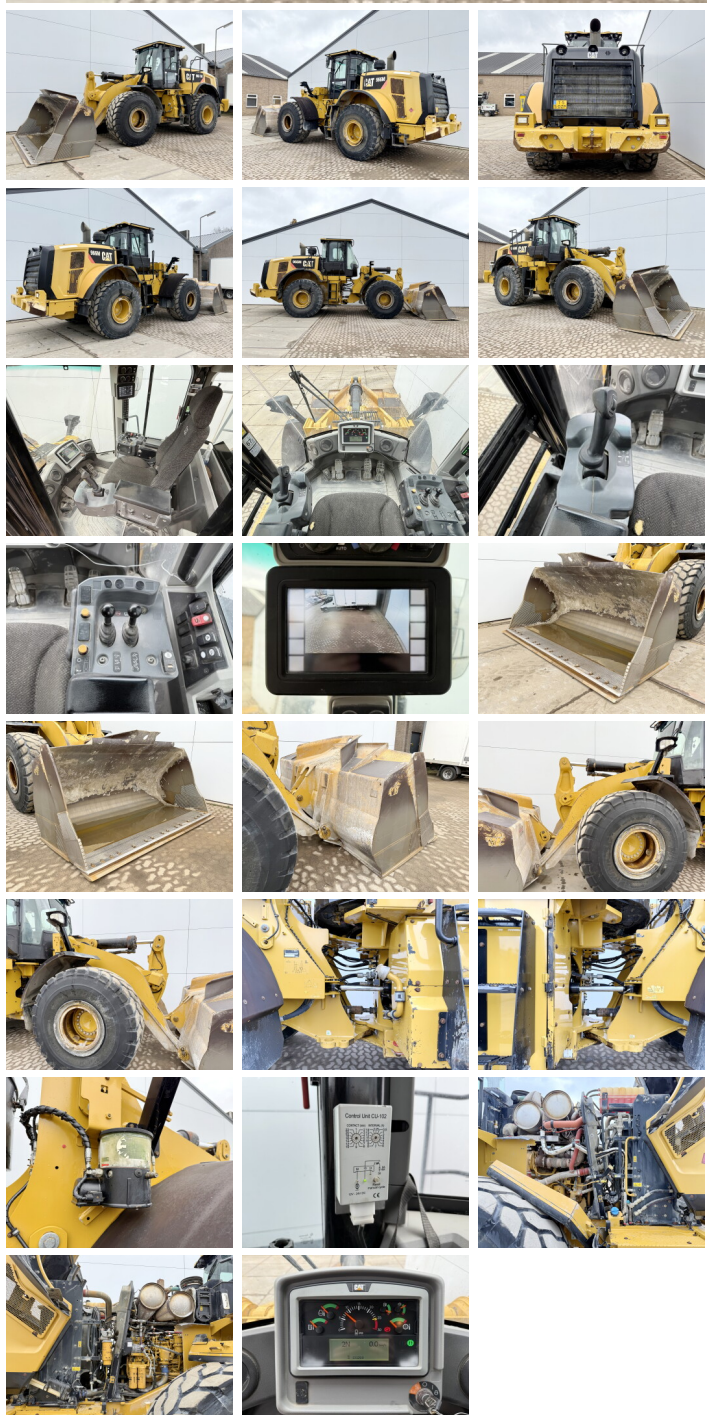

Banden / Rupsen