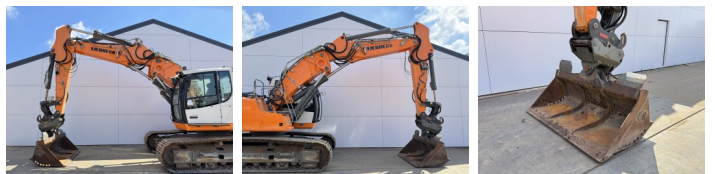

Opties

Camera