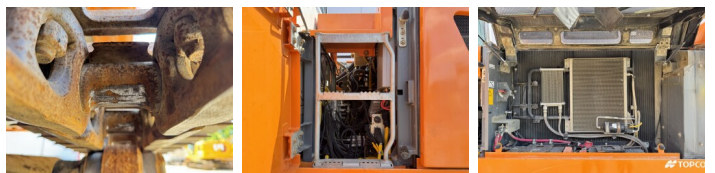

Opties

Camera