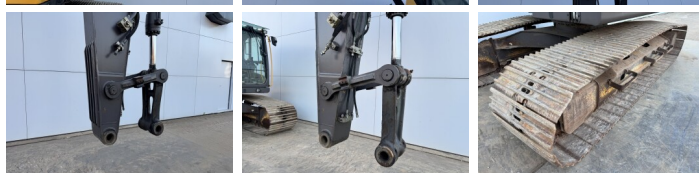

Opties

Radio