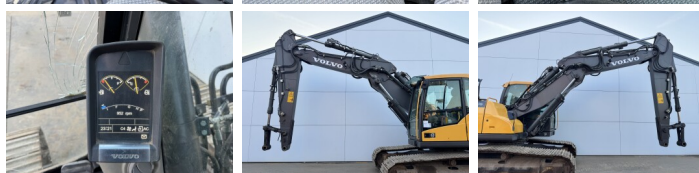

Opties

Radio