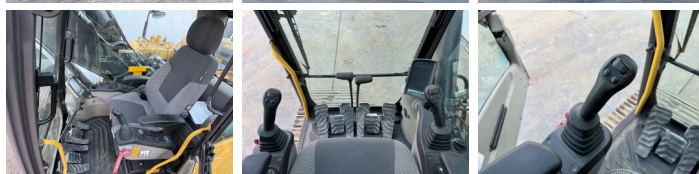

Opties

Radio