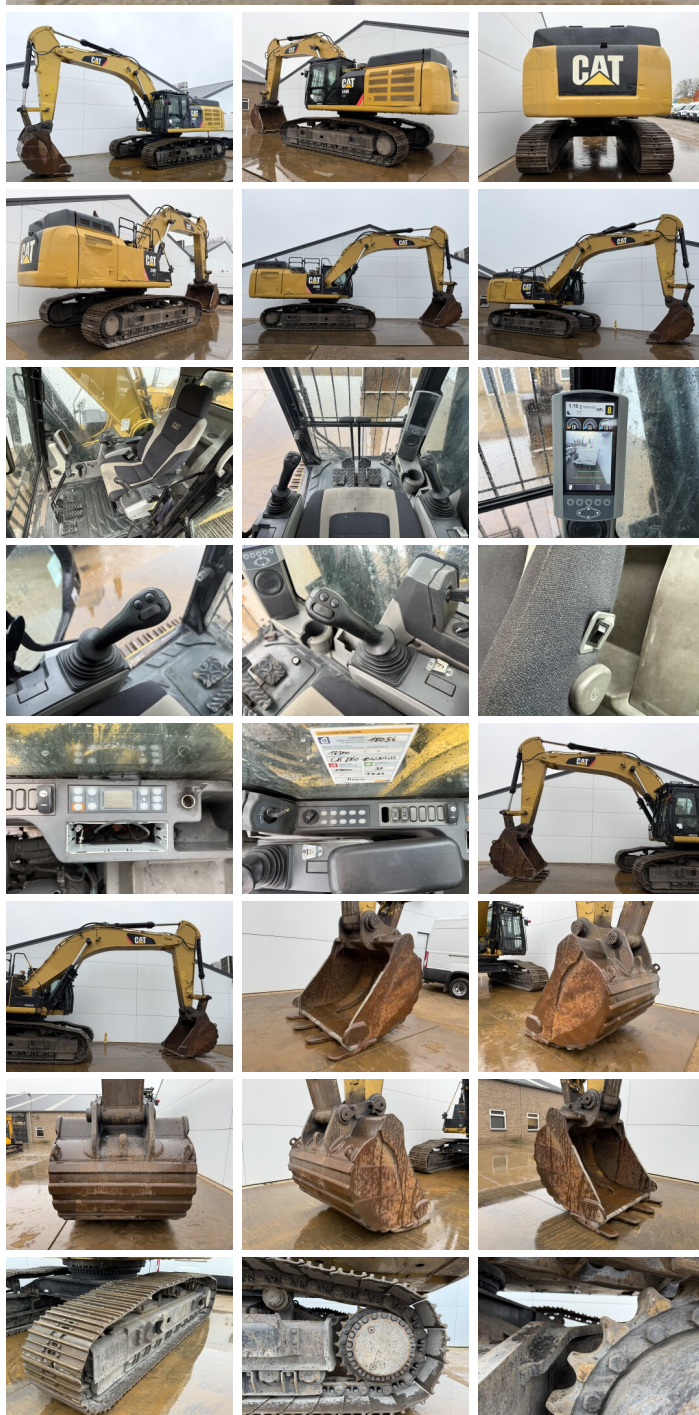

Opties

Camera