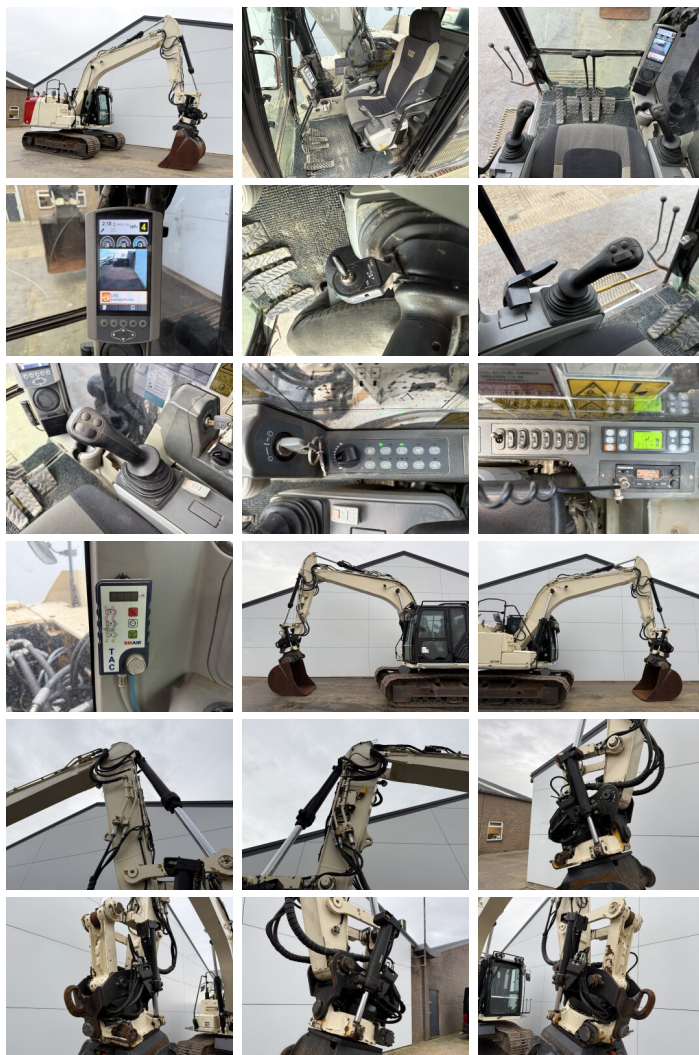

Opties

Radio