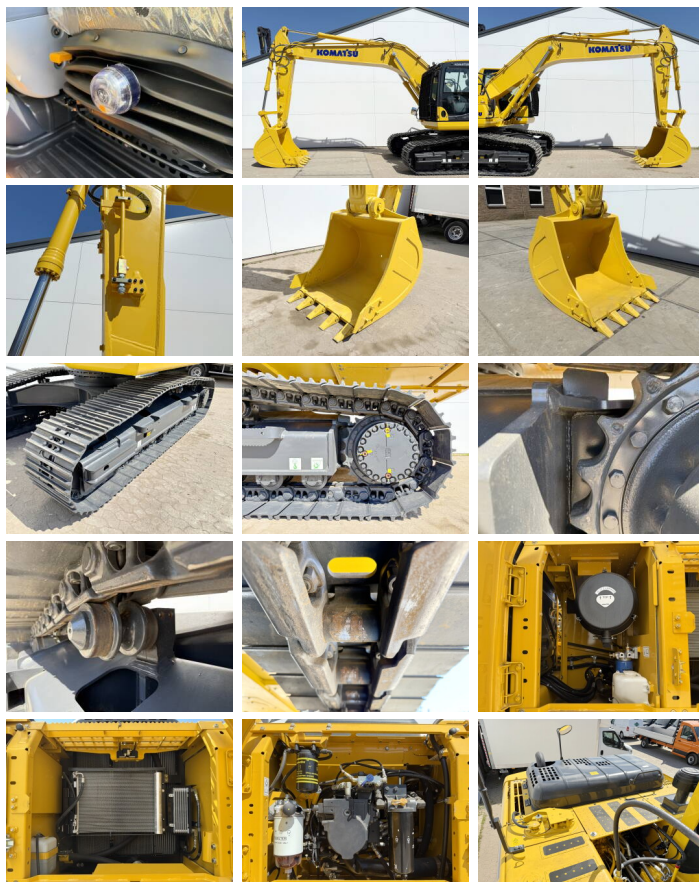

Opties

Climate Control