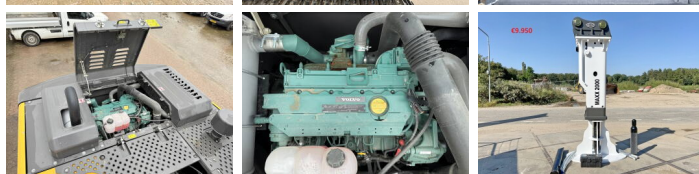

Opties

Beacon
Airco