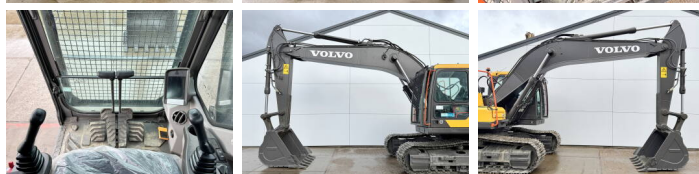

Opties

Beacon
Airco