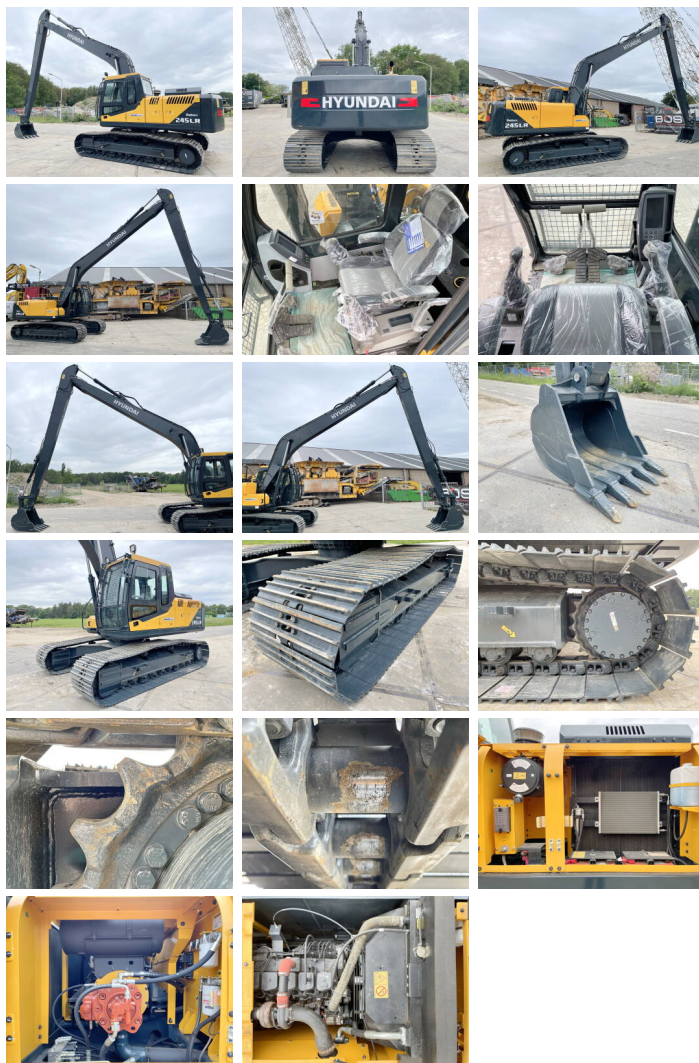

Algemeen

??? R245LR
????? ?????????? Veldhoven, Netherlands
Certificaat NOT FOR SALE IN EU / NO CE MARK
Available at Boss Machinery! This Hyundai R245LR Excavators from 2026 has an engine power of 104 kW and counts 5 operational hours. The total weight of this Hyundai R245LR is 24500 kg kg and the dimensions are 12.10 x 3.19 x 3.30. Furthermore, this R245LR is equipped with Radio, Bluetooth, Airco. The Hyundai Excavators also has a NOT FOR SALE IN EU / NO CE MARK marking. Do you want more information or do you want to try the Hyundai R245LR at our yard? Please let us know.