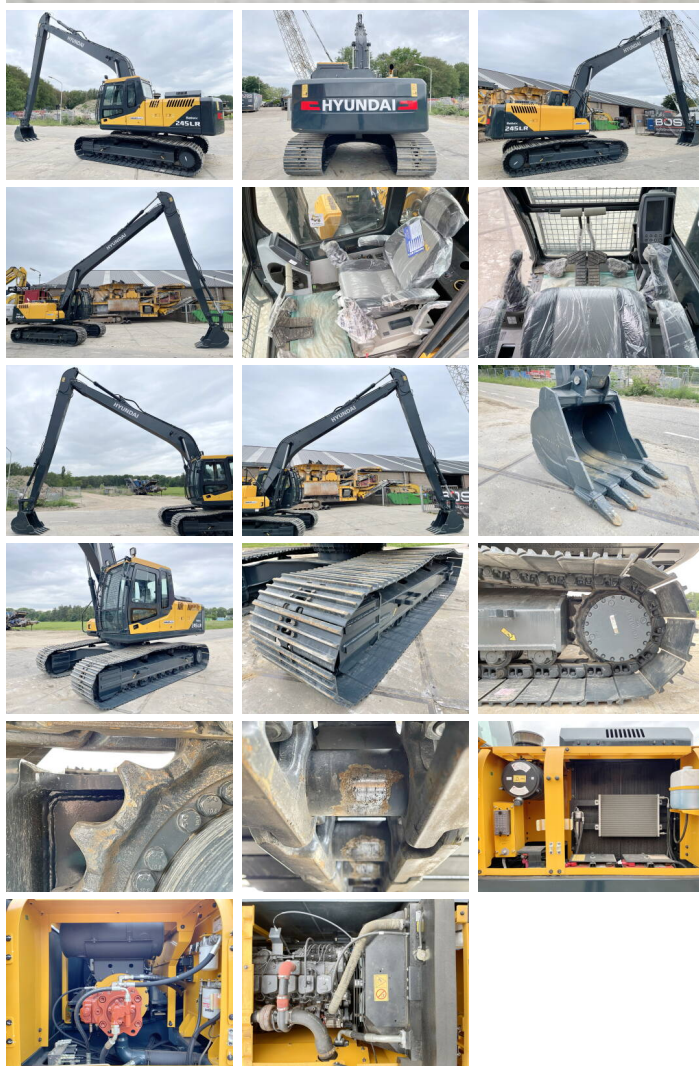

Algemeen

??? R245LR
????? ?????????? Veldhoven, Netherlands
Certificaat NOT FOR SALE IN EU / NO CE MARK
Available at Boss Machinery! This Hyundai R245LR Excavators from 2026 has an engine power of 104 kW and counts 5 operational hours. The total weight of this Hyundai R245LR is 24500 kg kg and the dimensions are 12.10 x 3.19 x 3.30. Furthermore, this R245LR is equipped with Bluetooth, Airco, Radio. The Hyundai Excavators also has a NOT FOR SALE IN EU / NO CE MARK marking. Do you want more information or do you want to try the Hyundai R245LR at our yard? Please let us know.