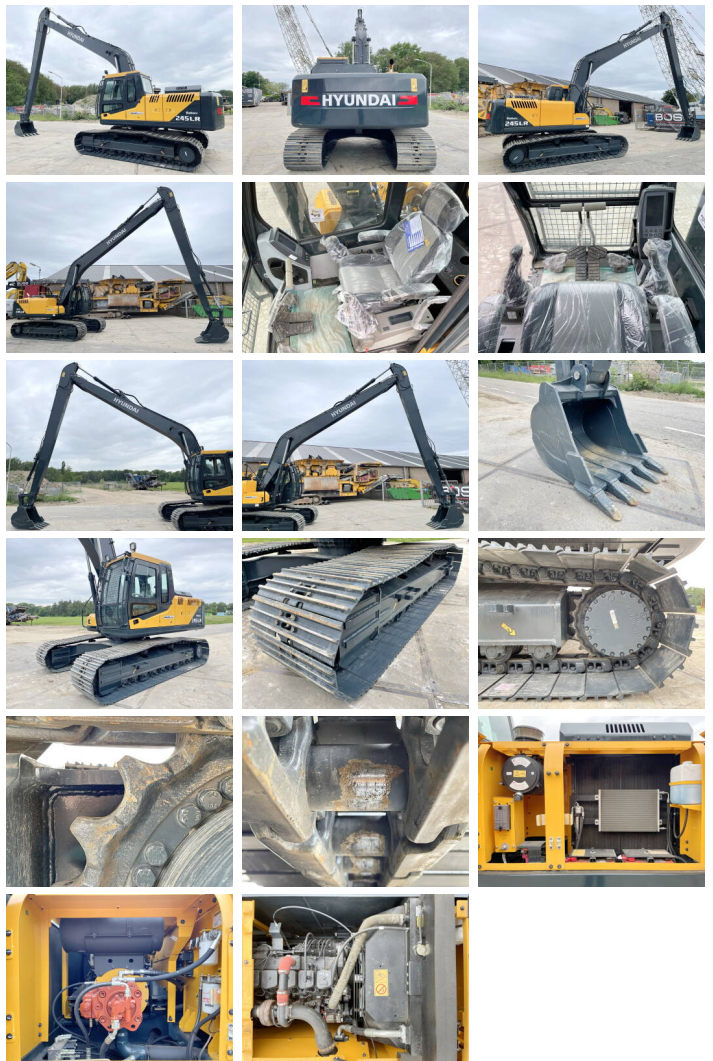

Algemeen

??? R245LR
????? ?????????? Veldhoven, Netherlands
Certificaat NOT FOR SALE IN EU / NO CE MARK
Available at Boss Machinery! This Hyundai R245LR Excavators from 2026 has an engine power of 104 kW and counts 5 operational hours. The total weight of this Hyundai R245LR is 24500 kg and the dimensions are 12.10 x 3.19 x 3.30. Furthermore, this R245LR is equipped with Radio, Bluetooth, Airco. The Hyundai Excavators also has a NOT FOR SALE IN EU / NO CE MARK marking. Do you want more information or do you want to try the Hyundai R245LR at our yard? Please let us know.