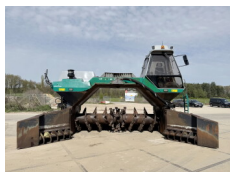

????? ??????
BM007494
Komptech Komptech Topturn 4000
???
1998
???
Topturn 4000
€ 59.500???