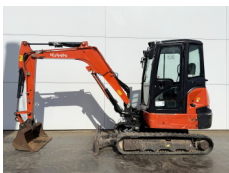

????? ??????
Kubota Kubota KX037-4
??? **2020**
??? KX037-4
€ 25.250???