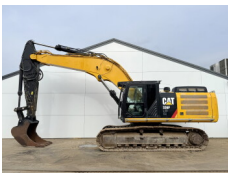

????? ??????
Caterpillar Caterpillar 336FL
??? **2018**
??? 336FL
€ 72.500???