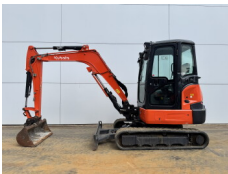

????? ??????
Kubota Kubota KX037-4
??? **2020**
??? KX037-4
€ 24.900???