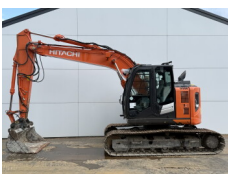

????? ??????
Hitachi Hitachi ZX135US-6
???
???
ZX135US-6
€ 42.500???