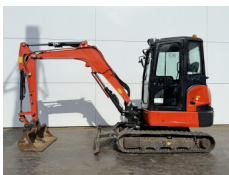

????? ??????
Kubota Kubota KX037-4
??? **2020**
??? KX037-4
€ 25.750???