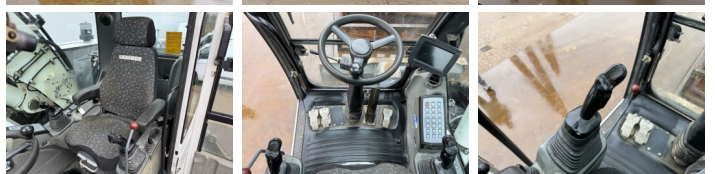

Banden / Rupsen