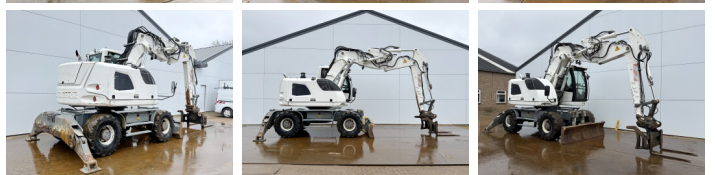

Banden / Rupsen