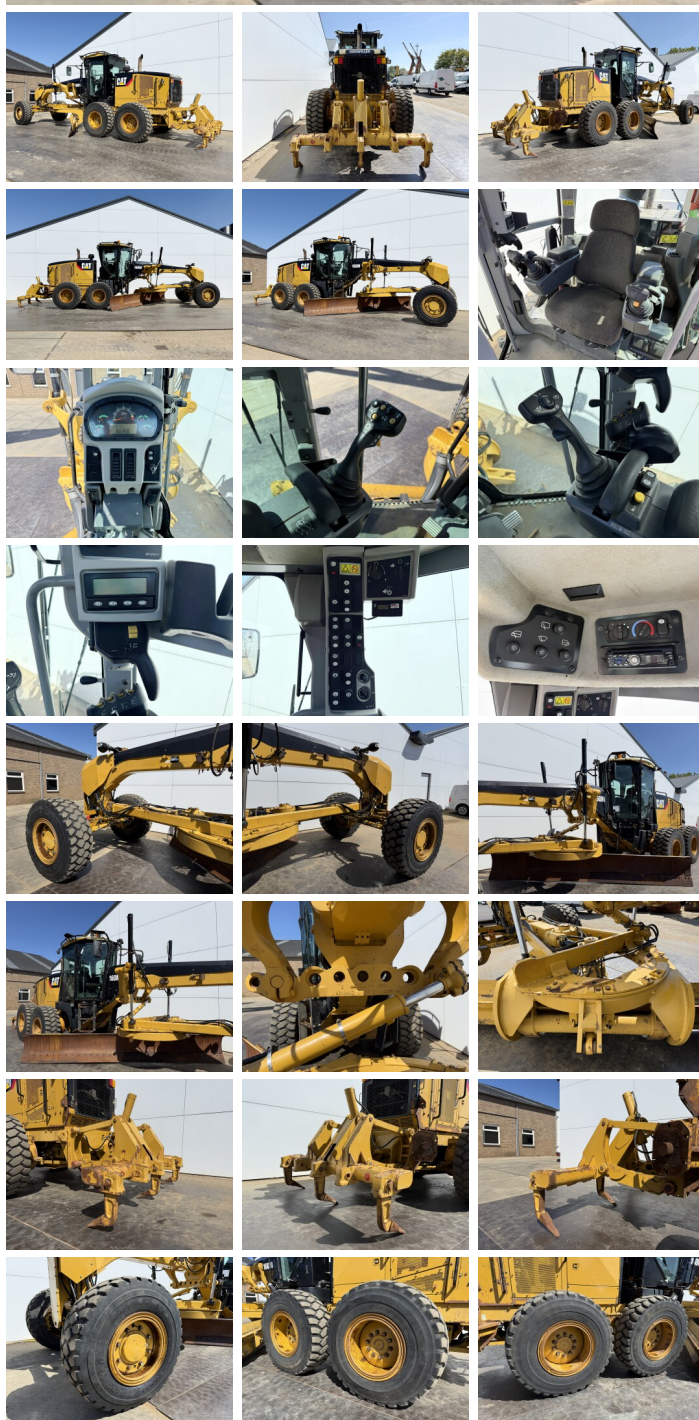

Banden / Rupsen

40% 40%	17.5R25
40% 40%	17.5R25