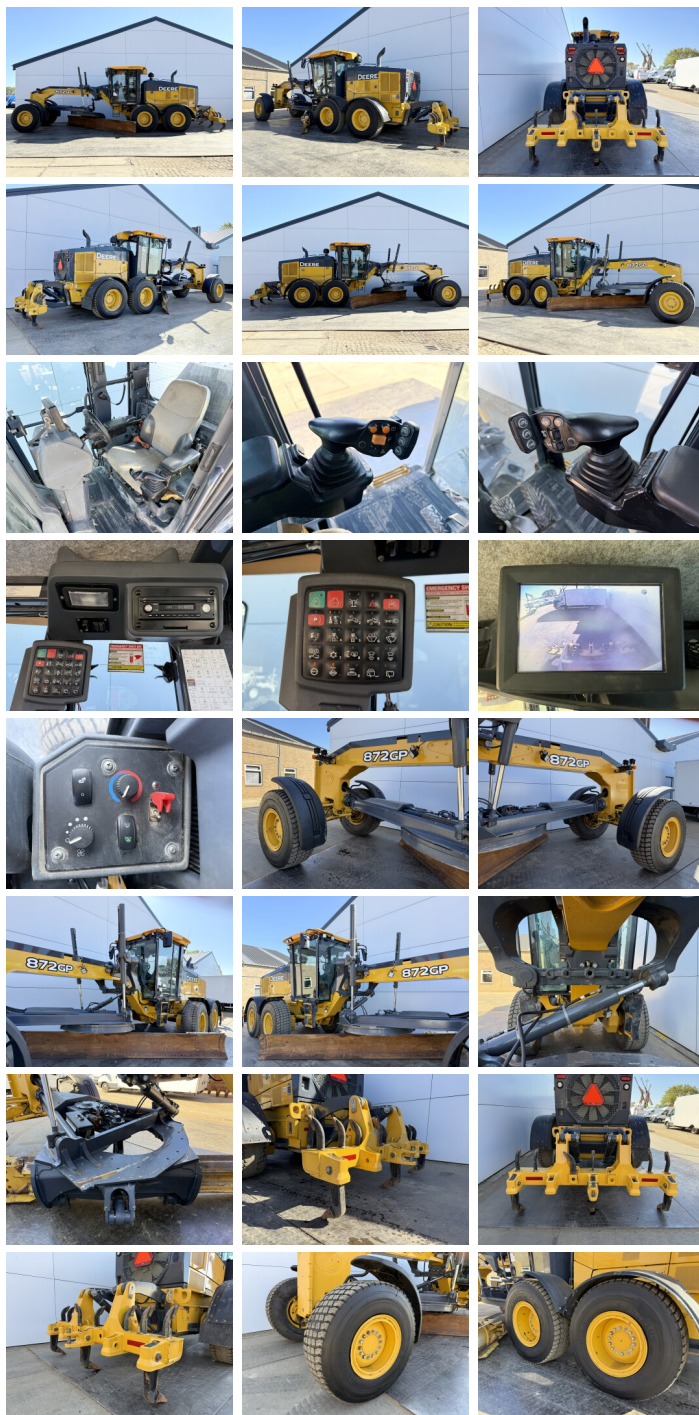

Banden / Rupsen

40% 40%	17.5R25
40% 40%	17.5R25