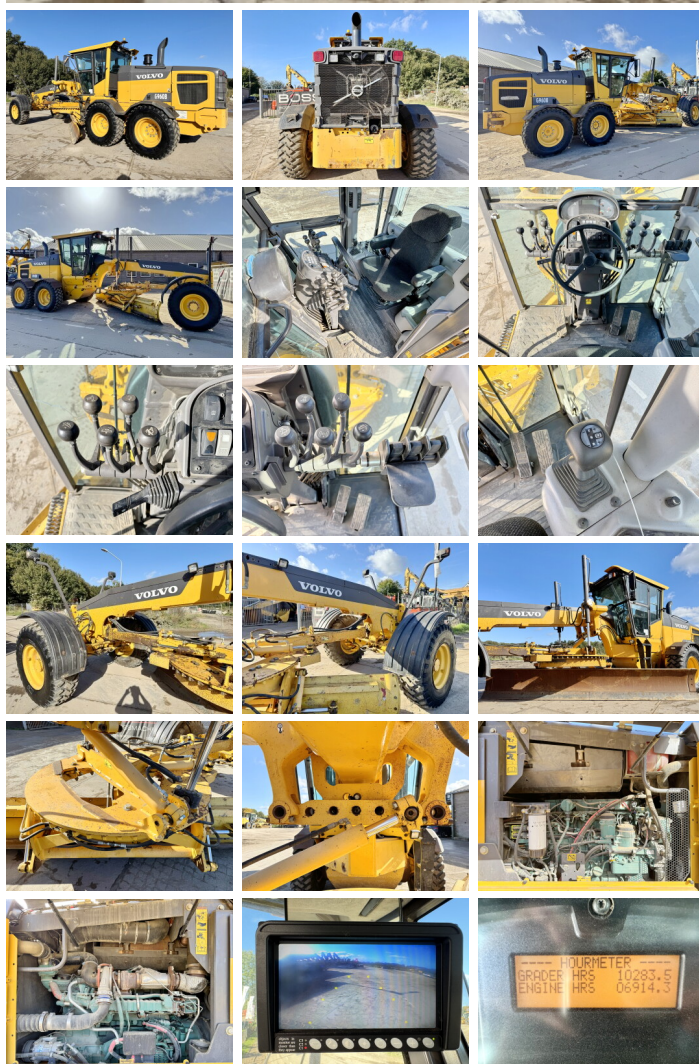

Banden / Rupsen

60%	60%	17.5R25
60%	60%	17.5R25
60%	60%	17.5R25

HOURMETER	
GRADER HRS	10283.0
ENGINE HRS	06914.3