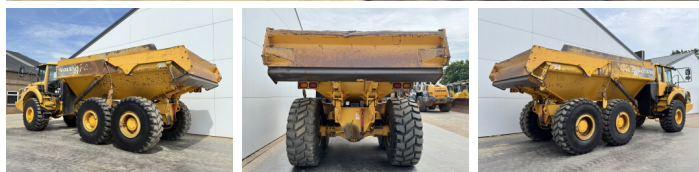

Banden / Rupsen

60% 60% 23.5R25
60% 60% 23.5R25
60% 60% 23.5R25