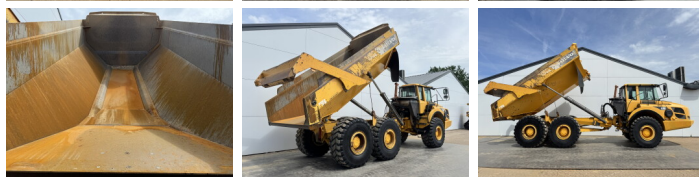

Banden / Rupsen

60% 60% 23.5R25
60% 60% 23.5R25
60% 60% 23.5R25