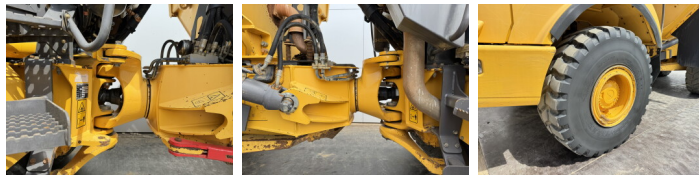

Banden / Rupsen

60% 60% 23.5R25
60% 60% 23.5R25
60% 60% 23.5R25