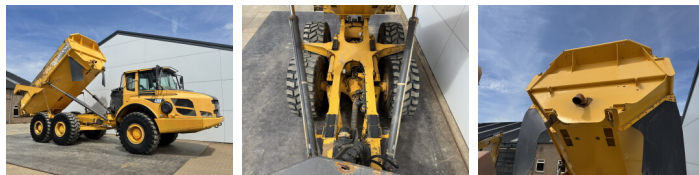

Banden / Rupsen

60% 60% 23.5R25
60% 60% 23.5R25
60% 60% 23.5R25