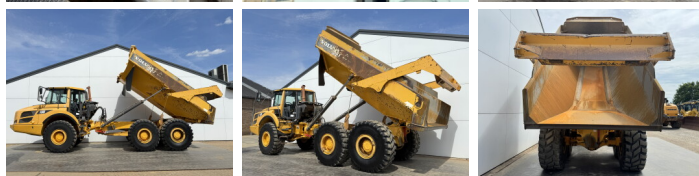

Banden / Rupsen

60% 60% 23.5R25
60% 60% 23.5R25
60% 60% 23.5R25