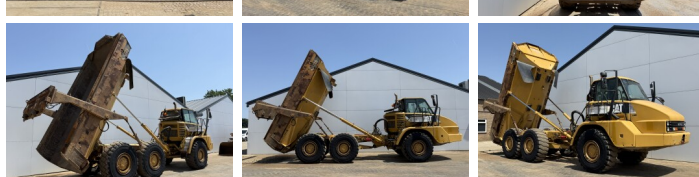

Banden / Rupsen

15% 15% 23.5R25
15% 15% 23.5R25
15% 15% 23.5R25