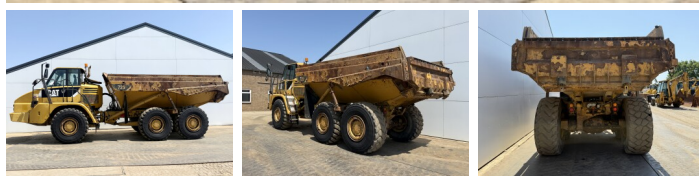

Banden / Rupsen

15% 15% 23.5R25
15% 15% 23.5R25
15% 15% 23.5R25