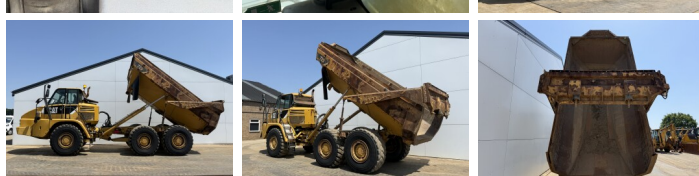

Banden / Rupsen

15% 15% 23.5R25
15% 15% 23.5R25
15% 15% 23.5R25