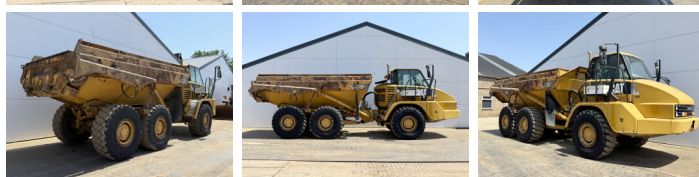

Banden / Rupsen

15% 15% 23.5R25
15% 15% 23.5R25
15% 15% 23.5R25