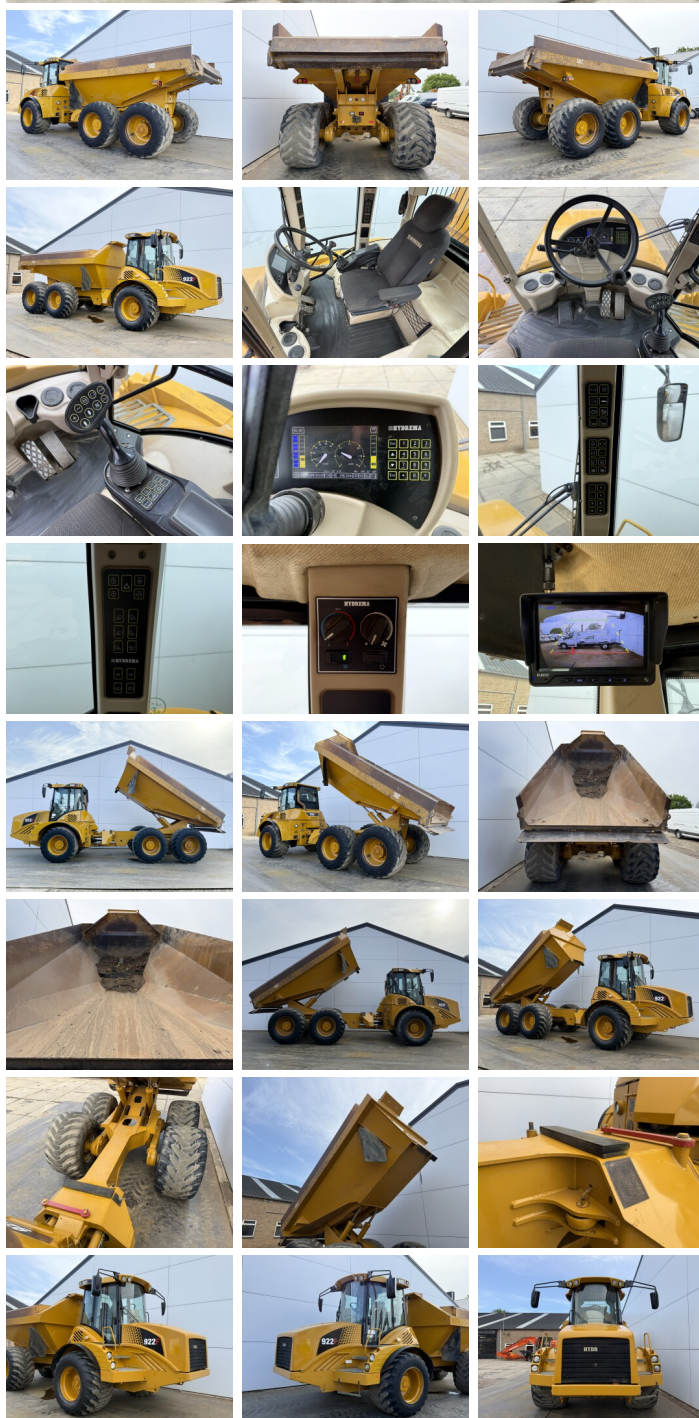

Banden / Rupsen

30%	30%	800/45-30.5
30%	30%	800/45-30.5
30%	30%	800/45-30.5