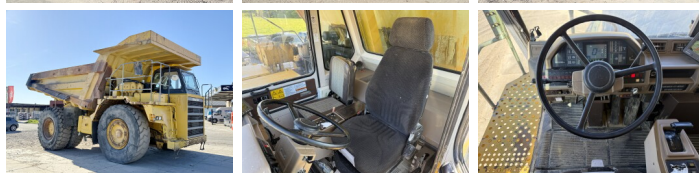

Opties

Heated Seat
Airco