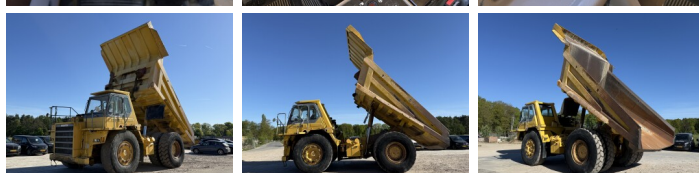

Opties

Heated Seat
Airco