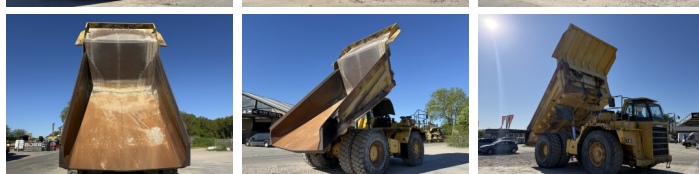

Opties

Heated Seat
Airco