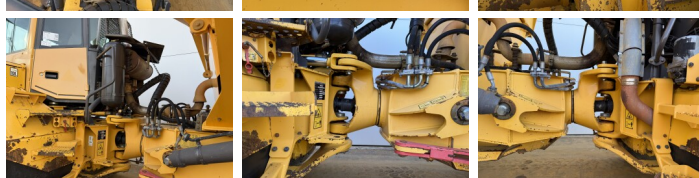

Banden / Rupsen

30% 30%	23.5R25
20% 20%	23.5R25
20% 20%	23.5R25