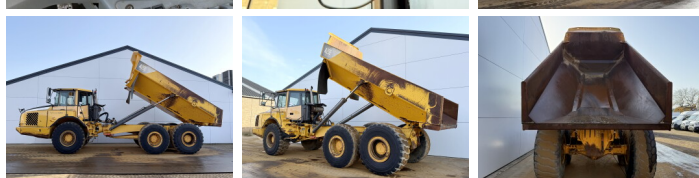

Banden / Rupsen

30% 30%	23.5R25
20% 20%	23.5R25
20% 20%	23.5R25