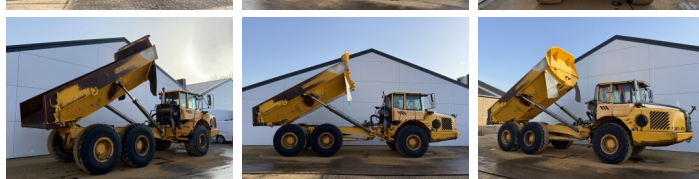

Banden / Rupsen

30% 30%	23.5R25
20% 20%	23.5R25
20% 20%	23.5R25