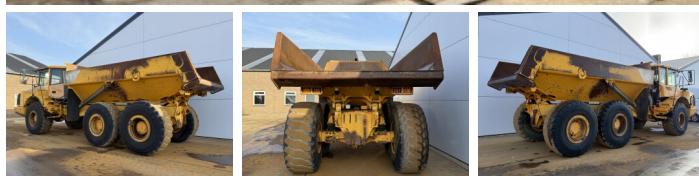

Banden / Rupsen

30% 30%	23.5R25
20% 20%	23.5R25
20% 20%	23.5R25