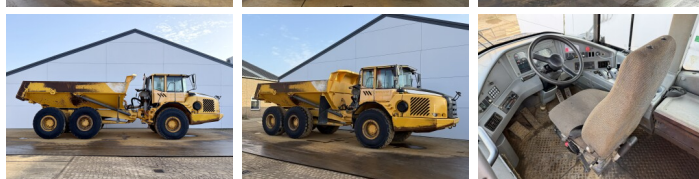

Banden / Rupsen

30% 30%	23.5R25
20% 20%	23.5R25
20% 20%	23.5R25