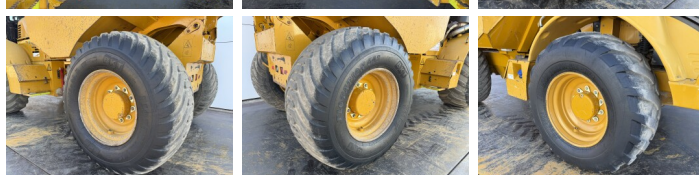

Opties

Radio
Airco