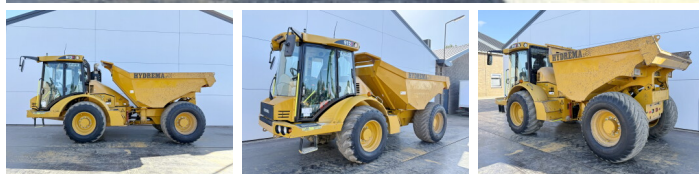

Opties

Radio
Airco