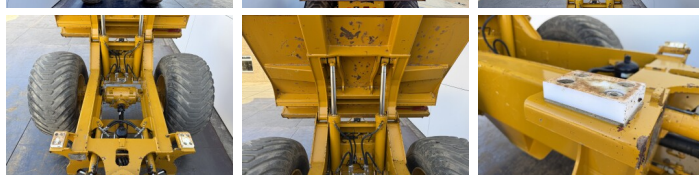

Opties

Radio
Airco