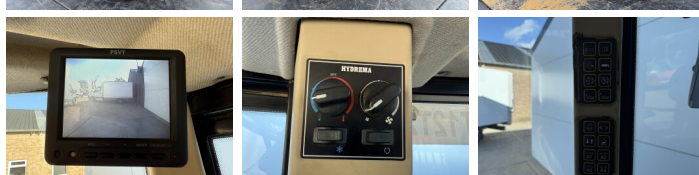

Opties

Radio
Airco