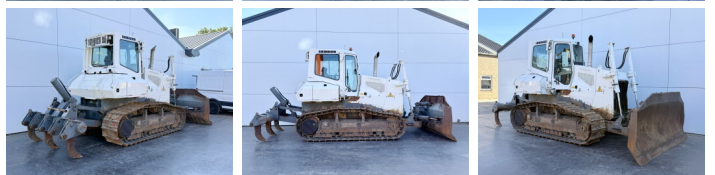

Algemeen

???	PR724
????? ??????????	Veldhoven, Netherlands
Certificaat	CE + EPA

Available at Boss Machinery! This Liebherr PR724 Dozer from 2008 has an engine power of 140 kW and counts 11613 operational hours. The total weight of this Liebherr PR724 is 18500 kg and the dimensions are 6.94 x 2.42 x 3.38. Furthermore, this PR724 is equipped with Ripper Valve, Camera. The Liebherr Dozer also has a CE + EPA marking. Do you want more information or do you want to try the Liebherr PR724 at our yard? Please let us know.