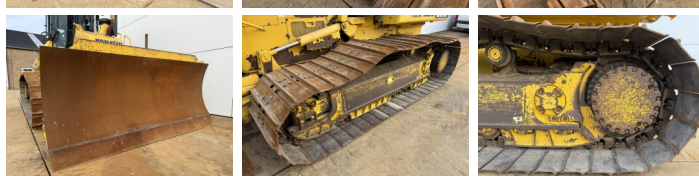

?????????

D61PXi-24
Veldhoven, Netherlands
CE + EPA

Available at Boss Machinery! This Komatsu D61PXi-24 Dozer from 2017 has an engine power of 126 kW and counts 8336 operational hours. The total weight of this Komatsu D61PXi-24 is 19580 kg and the dimensions are 5.47 x 2.99 x 3.30. Furthermore, this D61PXi-24 is equipped with Ripper Valve, Camera, AdBlue, Radio, Bluetooth, Airco. The Komatsu Dozer also has a CE + EPA marking. Do you want more information or do you want to try the Komatsu D61PXi-24 at our yard? Please let us know.

Opties

Ripper Valve
Camera
AdBlue
Radio
Bluetooth
Airco