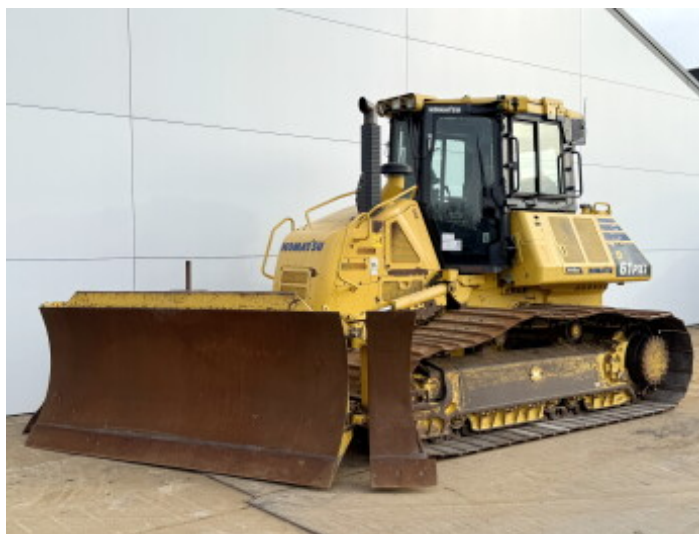

Algemeen

???

????? ??????????

Certificaat

?????????

D61PXi-24
Veldhoven, Netherlands
CE + EPA

Available at Boss Machinery! This Komatsu D61PXi-24 Dozer from 2017 has an engine power of 126 kW and counts 8336 operational hours. The total weight of this Komatsu D61PXi-24 is 19580 kg and the dimensions are 5.47 x 2.99 x 3.30. Furthermore, this D61PXi-24 is equipped with Ripper Valve, Camera, AdBlue, Radio, Bluetooth, Airco. The Komatsu Dozer also has a CE + EPA marking. Do you want more information or do you want to try the Komatsu D61PXi-24 at our yard? Please let us know.