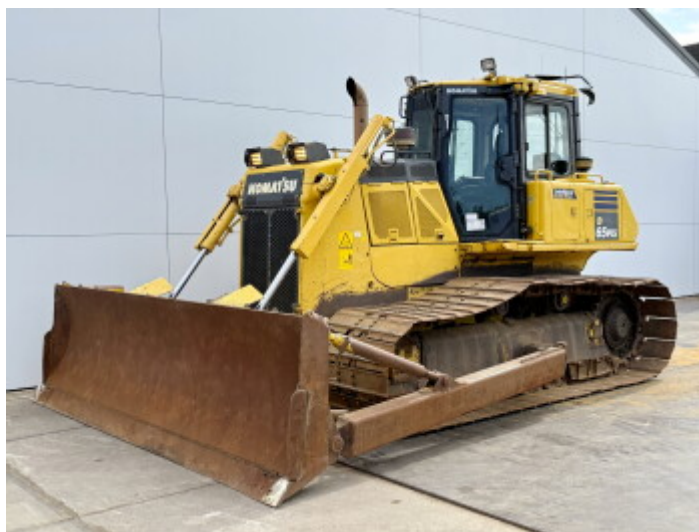

Opties

Climate Control