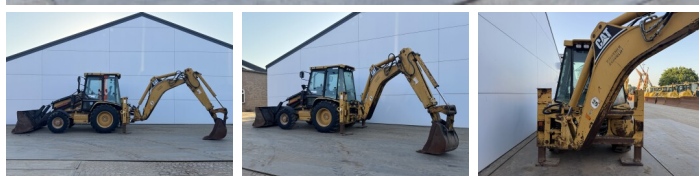

Banden / Rupsen