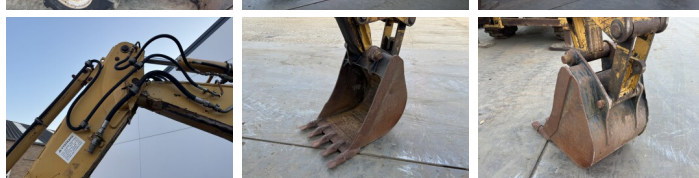

Banden / Rupsen