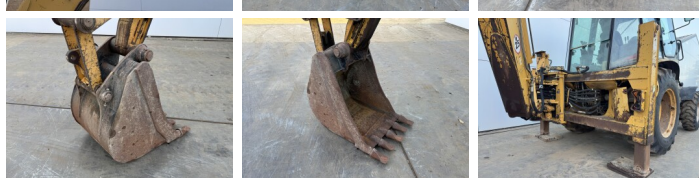

Banden / Rupsen