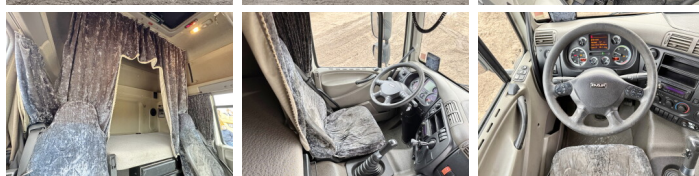

DAF

DAF CF85.410 + Fassi F215A Crane + Trailer

€ 35.000 Exclusiv

An 2011
Num?r de referin?? BC000272
Kilometraj 1.430.104

Algemeen

Tip CF85.410 + 21ton/m Crane + Trailer euro 5
Location Veldhoven, Netherlands
Dutch vehicle
Total seats 2
Chassis nummer XLRAS85MCOE896105

Descriere

Disponibil la Boss Machinery! Aceast? DAF CF85.410 + 21ton/m Crane + Trailer euro 5 Truck din 2011 are o putere a motorului de 300 kW ?i 1430104 kilometri. Rulata doar in Olanda. {eerste_eigenaar} Cump?rat de la primul proprietar. {/eerste_eigenaar} Greutate total? a acestui DAF CF85.410 + 21ton/m Crane + Trailer euro 5 este 20850 kg ?i dimensiunile sunt -. In plus, acest CF85.410 + 21ton/m Crane + Trailer euro 5 este echipat cu [op?ies]. Dori?i mai multe informa?ii sau dori?i s? incerca?i DAF CF85.410 + 21ton/m Crane + Trailer euro 5 la sediul nostru? V? rug?m s? ne contacta?i.

Maten / Gewichten

Greutate 20850
Capacitatea maxim? de inc?rcare 44000
GCW 64850

Technische informatie

Cutie de viteze Manual
Axle 6x2 lift axle

Motor informatie

Cilindri 6

BOSS

MACHINERY