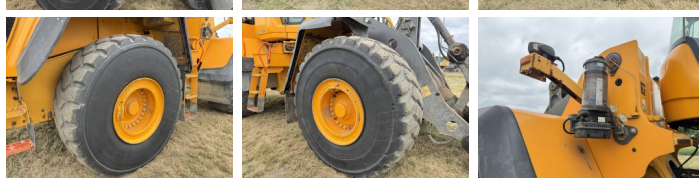

Volvo

Volvo L150H

BOSS
MACHINERY

€ 92.500excl.

Ano **2016**
Número de referência **BM007858**
Horas **15.226**

Algemeen

Tipo **L150H**
Localização **Veldhoven, Netherlands**
Certificaac **CE**

Descrição

Available at Boss Machinery! This Volvo L150H Wheel Loader from 2016 has an engine power of 220 kW and counts 15226 operational hours. The total weight of this Volvo L150H is 26100 kg and the dimensions are 9.58 x 2.95 x 3.58. Furthermore, this L150H is equipped with Heated Seat, Camera, Radio, Electrical Mirrors, Bluetooth, Engate rápido, Climate Control, Airco. The Volvo Wheel Loader also has a CE marking. Do you want more information or do you want to try the Volvo L150H at our yard? Please let us know.

Maten / Gewichten

Peso **26100**
Dimensões C*L*A **9.58 x 2.95 x 3.58**

Technische informatie

Configurações de drive **4x4**

Motor informatie

Marca do motor **Volvo**
Modelo de motor **D13J**
Cilindros **6**
Turbo
Capacidade em kW **220**

Banden / Rupsen

15% 15% **26.5R25**
15% 15% **26.5R25**