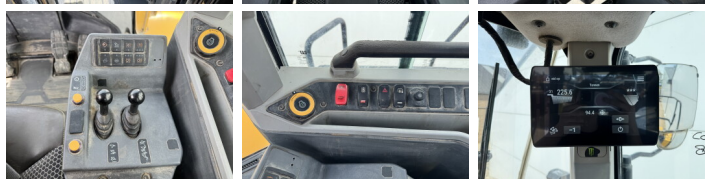

Caterpillar

Caterpillar 980 - Next Gen

BOSS
MACHINERY

Ano **2022**
Número de referência **BM007827**
Horas **10.793**

Algemeen

Tipo **980 - Next Gen**
Localização **Veldhoven, Netherlands**
Certificaat **CE**

Descrição

Available at Boss Machinery! This Caterpillar 980 - Next Gen Wheel Loader from 2022 has an engine power of 313 kW and counts 10793 operational hours. The total weight of this Caterpillar 980 - Next Gen is 29500 kg and the dimensions are 9.90 x 3.46 x 3.81. Furthermore, this 980 - Next Gen is equipped with Camera, Heated Seat, Bluetooth, CDC Steering, Climate Control, Airco, Radio, Lubrificação central. The Caterpillar Wheel Loader also has a CE marking. Do you want more information or do you want to try the Caterpillar 980 - Next Gen at our yard? Please let us know.

Maten / Gewichten

Dimensões C*L*A **9.90 x 3.46 x 3.81**
Peso **29500**

Technische informatie

Configurações de drive **4x4**

Motor informatie

Marca do motor **Caterpillar**
Modelo de motor **C13**
Cilindros **6**
Turbo
Capacidade em kW **313**

Banden / Rupsen

70% 70% **29.5R25**