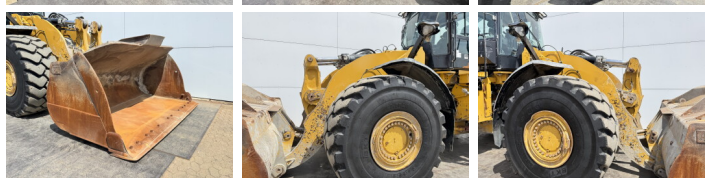

Caterpillar

Caterpillar 980 - Next Gen

BOSS
MACHINERY

Ano **2022**
Número de referência **BM007827**
Horas **10.793**

Algemeen

Tipo **980 - Next Gen**
Localização **Veldhoven, Netherlands**
Certificaat **CE**

Descrição

Available at Boss Machinery! This Caterpillar 980 - Next Gen Wheel Loader from 2022 has an engine power of 313 kW and counts 10793 operational hours. The total weight of this Caterpillar 980 - Next Gen is 29500 kg and the dimensions are 9.90 x 3.46 x 3.81. Furthermore, this 980 - Next Gen is equipped with Camera, Heated Seat, Bluetooth, CDC Steering, Climate Control, Airco, Radio, Lubrificação central. The Caterpillar Wheel Loader also has a CE marking. Do you want more information or do you want to try the Caterpillar 980 - Next Gen at our yard? Please let us know.

Maten / Gewichten

Dimensões C*L*A **9.90 x 3.46 x 3.81**
Peso **29500**

Technische informatie

Configurações de drive **4x4**

Motor informatie

Marca do motor **Caterpillar**
Modelo de motor **C13**
Cilindros **6**
Turbo
Capacidade em kW **313**

Banden / Rupsen

70% 70% **29.5R25**