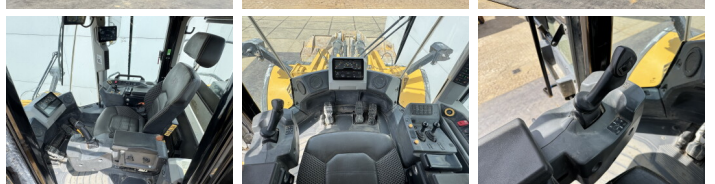

Caterpillar

Caterpillar 980 - Next Gen

BOSS
MACHINERY

Ano **2022**
Número de referência **BM007827**
Horas **10.793**

Algemeen

Tipo **980 - Next Gen**
Localização **Veldhoven, Netherlands**
Certificaat **CE**

Descrição

Available at Boss Machinery! This Caterpillar 980 - Next Gen Wheel Loader from 2022 has an engine power of 313 kW and counts 10793 operational hours. The total weight of this Caterpillar 980 - Next Gen is 29500 kg and the dimensions are 9.90 x 3.46 x 3.81. Furthermore, this 980 - Next Gen is equipped with Camera, Heated Seat, Bluetooth, CDC Steering, Climate Control, Airco, Radio, Lubrificação central. The Caterpillar Wheel Loader also has a CE marking. Do you want more information or do you want to try the Caterpillar 980 - Next Gen at our yard? Please let us know.

Maten / Gewichten

Dimensões C*L*A **9.90 x 3.46 x 3.81**
Peso **29500**

Technische informatie

Configurações de drive **4x4**

Motor informatie

Marca do motor **Caterpillar**
Modelo de motor **C13**
Cilindros **6**
Turbo
Capacidade em kW **313**

Banden / Rupsen

70% 70% **29.5R25**