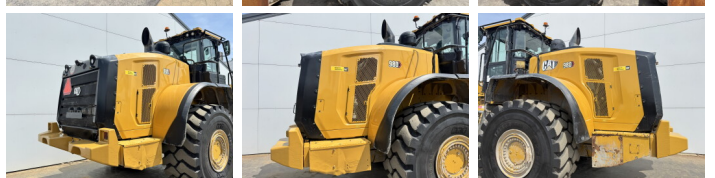

Caterpillar

Caterpillar 980 - Next Gen

BOSS
MACHINERY

Ano **2022**
Número de referência **BM007827**
Horas **10.793**

Algemeen

Tipo **980 - Next Gen**
Localização **Veldhoven, Netherlands**
Certificaat **CE**

Descrição

Available at Boss Machinery! This Caterpillar 980 - Next Gen Wheel Loader from 2022 has an engine power of 313 kW and counts 10793 operational hours. The total weight of this Caterpillar 980 - Next Gen is 29500 kg and the dimensions are 9.90 x 3.46 x 3.81. Furthermore, this 980 - Next Gen is equipped with Camera, Heated Seat, Bluetooth, CDC Steering, Climate Control, Airco, Radio, Lubrificação central. The Caterpillar Wheel Loader also has a CE marking. Do you want more information or do you want to try the Caterpillar 980 - Next Gen at our yard? Please let us know.

Maten / Gewichten

Dimensões C*L*A **9.90 x 3.46 x 3.81**
Peso **29500**

Technische informatie

Configurações de drive **4x4**

Motor informatie

Marca do motor **Caterpillar**
Modelo de motor **C13**
Cilindros **6**
Turbo
Capacidade em kW **313**

Banden / Rupsen

70% 70% **29.5R25**