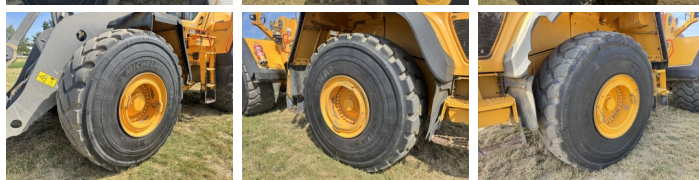

Volvo

Volvo L220H

BOSS
MACHINERY

Ano **2017**
Número de referência **BM007806**
Horas **13.110**

Algemeen

Tipo **L220H**
Localização **Veldhoven, Netherlands**
Certificaac **CE + EPA**
Available at Boss Machinery! This Volvo L220H Wheel Loader from 2017 has an engine power of 273 kW and counts 13110 operational hours. The total weight of this Volvo L220H is 35500 kg and the dimensions are 9.31 x 3.40 x 3.75. Furthermore, this L220H is equipped with Radio, Camera, Engate rápido, Electrical Mirrors, Airco, Climate Control, Lubrificação central. The Volvo Wheel Loader also has a CE + EPA marking. Do you want more information or do you want to try the Volvo L220H at our yard? Please let us know.

Descrição

Maten / Gewichten

Dimensões C*L*A **9.31 x 3.40 x 3.75**
Peso **35500**

Technische informatie

Configurações de drive **4x4**

Motor informatie

Marca do motor **Volvo**
Modelo de motor **D13J**
Cilindros **6**
Turbo
Capacidade em kW **273**

Banden / Rupsen

70% 70% **29.5R25**
70% 70% **29.5R25**

Opties