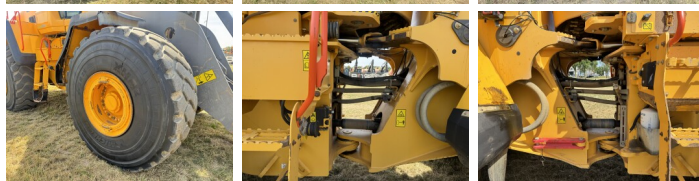

Volvo

Volvo L220H

BOSS
MACHINERY

Ano **2017**
Número de referência **BM007806**
Horas **13.110**

Algemeen

Tipo **L220H**
Localização **Veldhoven, Netherlands**
Certificaac **CE + EPA**
Available at Boss Machinery! This Volvo L220H Wheel Loader from 2017 has an engine power of 273 kW and counts 13110 operational hours. The total weight of this Volvo L220H is 35500 kg and the dimensions are 9.31 x 3.40 x 3.75. Furthermore, this L220H is equipped with Radio, Camera, Engate rápido, Electrical Mirrors, Airco, Climate Control, Lubrificação central. The Volvo Wheel Loader also has a CE + EPA marking. Do you want more information or do you want to try the Volvo L220H at our yard? Please let us know.

Descrição

Maten / Gewichten

Dimensões C*L*A **9.31 x 3.40 x 3.75**
Peso **35500**

Technische informatie

Configurações de drive **4x4**

Motor informatie

Marca do motor **Volvo**
Modelo de motor **D13J**
Cilindros **6**
Turbo
Capacidade em kW **273**

Banden / Rupsen

70% 70% **29.5R25**
70% 70% **29.5R25**

Opties