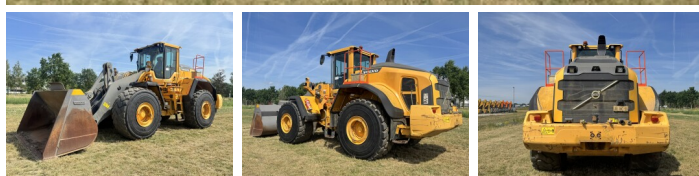

Volvo

Volvo L220H

BOSS
MACHINERY

Ano **2017**
Número de referência **BM007806**
Horas **13.110**

Algemeen

Tipo **L220H**
Localização **Veldhoven, Netherlands**
Certificaac **CE + EPA**
Available at Boss Machinery! This Volvo L220H Wheel Loader from 2017 has an engine power of 273 kW and counts 13110 operational hours. The total weight of this Volvo L220H is 35500 kg and the dimensions are 9.31 x 3.40 x 3.75. Furthermore, this L220H is equipped with Radio, Camera, Engate rápido, Electrical Mirrors, Airco, Climate Control, Lubrificação central. The Volvo Wheel Loader also has a CE + EPA marking. Do you want more information or do you want to try the Volvo L220H at our yard? Please let us know.

Descrição

Maten / Gewichten

Dimensões C*L*A **9.31 x 3.40 x 3.75**
Peso **35500**

Technische informatie

Configurações de drive **4x4**

Motor informatie

Marca do motor **Volvo**
Modelo de motor **D13J**
Cilindros **6**
Turbo
Capacidade em kW **273**

Banden / Rupsen

70% 70% **29.5R25**
70% 70% **29.5R25**

Opties