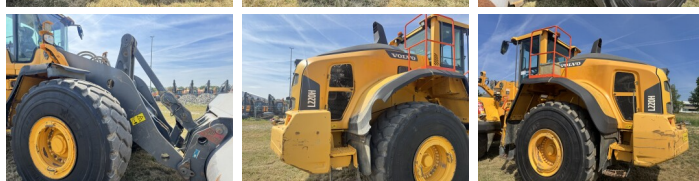

Volvo

Volvo L220H

BOSS
MACHINERY

Ano **2017**
Número de referência **BM007806**
Horas **13.110**

Algemeen

Tipo **L220H**
Localização **Veldhoven, Netherlands**
Certificaac **CE + EPA**
Available at Boss Machinery! This Volvo L220H Wheel Loader from 2017 has an engine power of 273 kW and counts 13110 operational hours. The total weight of this Volvo L220H is 35500 kg and the dimensions are 9.31 x 3.40 x 3.75. Furthermore, this L220H is equipped with Radio, Camera, Engate rápido, Electrical Mirrors, Airco, Climate Control, Lubrificação central. The Volvo Wheel Loader also has a CE + EPA marking. Do you want more information or do you want to try the Volvo L220H at our yard? Please let us know.

Descrição

Maten / Gewichten

Dimensões C*L*A **9.31 x 3.40 x 3.75**
Peso **35500**

Technische informatie

Configurações de drive **4x4**

Motor informatie

Marca do motor **Volvo**
Modelo de motor **D13J**
Cilindros **6**
Turbo
Capacidade em kW **273**

Banden / Rupsen

70% 70% **29.5R25**
70% 70% **29.5R25**

Opties