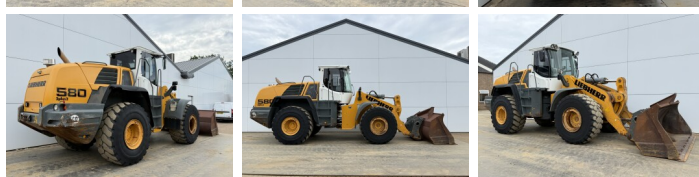

Liebherr

Liebherr L580

BOSS
MACHINERY

Ano **2011**
Número de referência **BM007439**
Horas **19.823**

Algemeen

Tipo **L580**
Localização **Veldhoven, Netherlands**
Certificaac **CE + EPA**
Available at Boss Machinery! This Liebherr L580 Wheel Loader from 2011 has an engine power of 200 kW and counts 19823 operational hours. The total weight of this Liebherr L580 is 28000 kg and the dimensions are 9.17 x 3.00 x 3.53. Furthermore, this L580 is equipped with Airco, Heated Seat, Camera, Radio, Lubrificação central. The Liebherr Wheel Loader also has a CE + EPA marking. Do you want more information or do you want to try the Liebherr L580 at our yard? Please let us know.

Descrição

Maten / Gewichten

Peso **28000**
Dimensões C*L*A **9.17 x 3.00 x 3.53**

Technische informatie

Configurações de drive **4x4**

Motor informatie

Marca do motor **Liebherr**
Modelo de motor **D936 L A6**
Cilindros **4**
Turbo
Capacidade em kW **200**

Banden / Rupsen

70% 70% **26.5R25**
70% 70% **26.5R25**

Opties

Airco

Heated Seat

Camera

Radio

Lubrificação central