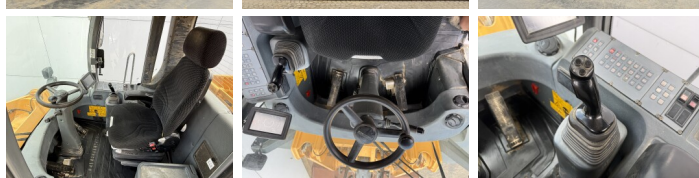

Liebherr

Liebherr L580

BOSS
MACHINERY

Ano **2011**
Número de referência **BM007439**
Horas **19.823**

Algemeen

Tipo **L580**
Localização **Veldhoven, Netherlands**
Certificaac **CE + EPA**
Available at Boss Machinery! This Liebherr L580 Wheel Loader from 2011 has an engine power of 200 kW and counts 19823 operational hours. The total weight of this Liebherr L580 is 28000 kg and the dimensions are 9.17 x 3.00 x 3.53. Furthermore, this L580 is equipped with Airco, Heated Seat, Camera, Radio, Lubrificação central. The Liebherr Wheel Loader also has a CE + EPA marking. Do you want more information or do you want to try the Liebherr L580 at our yard? Please let us know.

Banden / Rupsen

70% 70% **26.5R25**
70% 70% **26.5R25**

Opties

Airco

Heated Seat

Camera

Radio

Lubrificação central