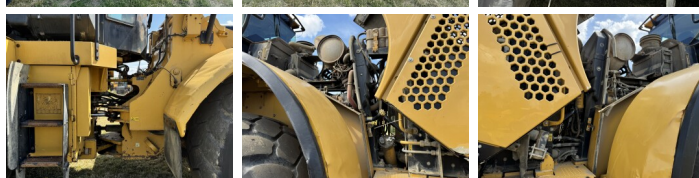

Caterpillar

Caterpillar 966K

BOSS
MACHINERY

Ano **2011**
Número de referência **BM007849**
Horas **16.035**

Algemeen

Tipo **966K**
Localização **Veldhoven, Netherlands**
Certificaat **CE**

Available at Boss Machinery! This Caterpillar 966K Wheel Loader from 2011 has an engine power of 219 kW and counts 16035 operational hours. The total weight of this Caterpillar 966K is 24000 kg and the dimensions are 8.85 x 3.21 x 3.59. Furthermore, this 966K is equipped with Climate Control, Airco, Engate rápido, Camera, Electrical Mirrors, Bluetooth, Radio, Lubrificação central. The Caterpillar Wheel Loader also has a CE marking. Do you want more information or do you want to try the Caterpillar 966K at our yard? Please let us know.

Descrição

Maten / Gewichten

Peso **24000**
Dimensões C*L*A **8.85 x 3.21 x 3.59**

Technische informatie

Configurações de drive **4x4**

Motor informatie

Marca do motor **Caterpillar**
Modelo de motor **C9.3**
Cilindros **6**
Turbo
Capacidade em kW **219**

Banden / Rupsen

25% 25% **26.5R25**
25% 25% **26.5R25**

Opties