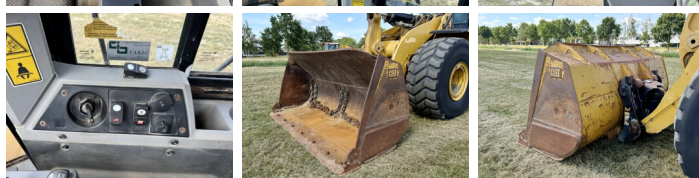

Caterpillar

Caterpillar 966K

BOSS
MACHINERY

Ano **2011**
Número de referência **BM007849**
Horas **16.035**

Algemeen

Tipo **966K**
Localização **Veldhoven, Netherlands**
Certificaat **CE**

Available at Boss Machinery! This Caterpillar 966K Wheel Loader from 2011 has an engine power of 219 kW and counts 16035 operational hours. The total weight of this Caterpillar 966K is 24000 kg and the dimensions are 8.85 x 3.21 x 3.59. Furthermore, this 966K is equipped with Climate Control, Airco, Engate rápido, Camera, Electrical Mirrors, Bluetooth, Radio, Lubrificação central. The Caterpillar Wheel Loader also has a CE marking. Do you want more information or do you want to try the Caterpillar 966K at our yard? Please let us know.

Descrição

Maten / Gewichten

Peso **24000**
Dimensões C*L*A **8.85 x 3.21 x 3.59**

Technische informatie

Configurações de drive **4x4**

Motor informatie

Marca do motor **Caterpillar**
Modelo de motor **C9.3**
Cilindros **6**
Turbo
Capacidade em kW **219**

Banden / Rupsen

25% 25% **26.5R25**
25% 25% **26.5R25**

Opties