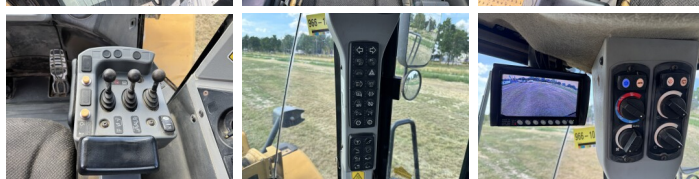

Caterpillar

Caterpillar 966K

BOSS
MACHINERY

Ano **2011**
Número de referência **BM007849**
Horas **16.035**

Algemeen

Tipo **966K**
Localização **Veldhoven, Netherlands**
Certificaat **CE**

Available at Boss Machinery! This Caterpillar 966K Wheel Loader from 2011 has an engine power of 219 kW and counts 16035 operational hours. The total weight of this Caterpillar 966K is 24000 kg and the dimensions are 8.85 x 3.21 x 3.59. Furthermore, this 966K is equipped with Climate Control, Airco, Engate rápido, Camera, Electrical Mirrors, Bluetooth, Radio, Lubrificação central. The Caterpillar Wheel Loader also has a CE marking. Do you want more information or do you want to try the Caterpillar 966K at our yard? Please let us know.

Descrição

Maten / Gewichten

Peso **24000**
Dimensões C*L*A **8.85 x 3.21 x 3.59**

Technische informatie

Configurações de drive **4x4**

Motor informatie

Marca do motor **Caterpillar**
Modelo de motor **C9.3**
Cilindros **6**
Turbo
Capacidade em kW **219**

Banden / Rupsen

25% 25% **26.5R25**
25% 25% **26.5R25**

Opties